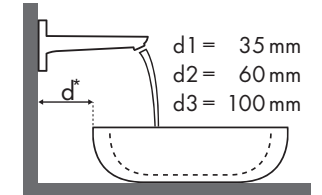

Which Hansgrohe mixer suits which basin?

Duravit

New Darling								
		470 x 345	600 x 520	650 x 540	470 x 470	830 x 545	1030 x 545	
		● # 073147.00	● # 262160.00	● # 262165.00	● # 049747.00	● # 049983.00	● # 049910.00	
Talis								
	# 32040000	✓	✓	✓	✓	✓	✓	
	# 32057000	✓	✓	✓	✓	✓	✓	
	# 32041000	✓	✓	✓	✓	✓	✓	
	# 32130000	✓	✓	✓	✓	✓	✓	
Talis 80								
	# 32053000		✓	✓	✓	✓	✓	
Talis 150								
	# 32052000		✓	✓	✓			
Talis S²								
	# 32070000 # 32073000		✓	✓	✓	✓	✓	
Talis 210								
	# 32084000 # 32082000 # 32080000		✓	✓	✓	✓	✓	

Legend