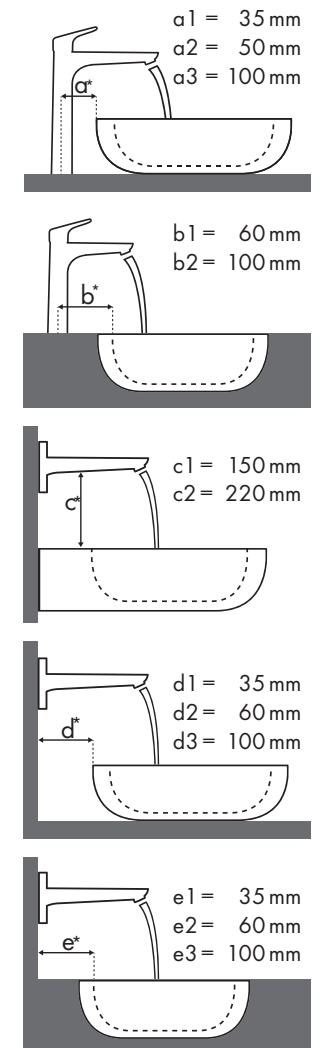

Which Hansgrohe mixer suits which basin?

Burgbad

Crono 1.0									
		810 x 500		1210 x 500		1610 x 500		2010 x 500	
		●	⊗	●	⊗	●	⊗	●	⊗
Talis		# MES8065	# MES8065*	# MES1265	# MES1266	# MES1265*	# MES1266*	# MES1665	# MES1665*
		# MDS2065	# MDS2065						
Talis 80 	# 32040000 # 32057000	✓							✓
Talis 80 	# 32053000	✓		✓		✓		✓	
Talis 150 	# 32052000	✓		✓		✓		✓	
Talis S² 	# 32070000 # 32073000	✓		✓		✓		✓	
Talis 210 	# 32084000	✓		✓		✓		✓	
Talis 250 	# 32055000	✓		✓		✓		✓	
Talis 225 mm 	# 31611000		✓^{c1}	✓^{c1}		✓^{c1}		✓^{c1}	

* = Washbasins without tap holes available on request

Burgbad

Max 1					
		710 x 385		906 x 506	
		⊗	●	●	●
Talis		# KBAF070	# SELT070	# KBAC091	# SELR091
		# KBAD091	# SELS091		
Talis 80 	# 32040000 # 32057000				✓
Talis 80 	# 32053000				✓
Talis 150 	# 32052000				✓
Talis S² 	# 32070000 # 32073000				✓
Talis 210 	# 32084000				✓
Talis 250 	# 32055000		✓^{a2}		✓
Talis 165 mm 	# 31618000		✓^{c1}	✓^{d2}	

Burgbad

Sinea			
		1210 x 490	
		●	⊗
Talis		# WTU121E	# WTU121E*
Talis 80 	# 32040000 # 32057000	✓	
Talis 80 	# 32053000	✓	
Talis S² 	# 32070000 # 32073000	✓	
Talis 165 mm 	# 31618000		✓^{c1}
Talis 225 mm 	# 31611000		✓^{c1}

Legend