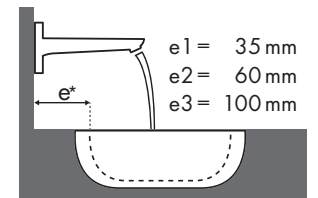

Which Hansgrohe mixer suits which basin?

Villeroy & Boch