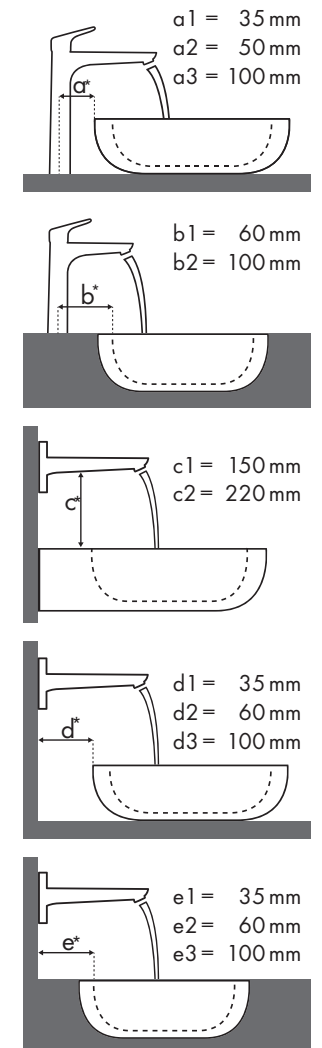

Which Hansgrohe mixer suits which basin?

Burgbad

Bel						
	610 x 355		1210 x 487		1610 x 487	
	●	⊗	●	⊗	●	⊗
Talis	# MWAU061 # MWAU081	# MWAU061* # MWAU081*	# MWAV121	# MWAV121*	# MWAV161	# MWAV161*
Talis 80 	# 32040000 # 32057000	✓	✓	✓	✓	✓
Talis 80 	# 32053000		✓	✓	✓	✓
Talis S² 	# 32070000 # 32073000	✓	✓	✓	✓	✓
Talis 210 	# 32084000		✓	✓	✓	✓
Talis 165 mm 	# 31618000	✓^{c1}			✓^{c1}	✓^{c1}
Talis 225 mm 	# 31611000		✓^{c1}	✓^{c1}	✓^{c1}	✓^{c1}

Burgbad

Cala								
	605 x 550		905 x 550		1205 x 550		1505 x 550	
	●	⊗	●	⊗	●	⊗	●	⊗
Talis	# WTU060M	# WTU060M*	# WTU099M # WTU096A	# WTU099M* # WTU096A*	# WTU120M # WTU122M # WTU123A	# WTU120M* # WTU122M* # WTU123A*	# WTU150M	# WTU150M*
Talis 80 	# 32040000 # 32057000	✓					✓	
Talis 80 	# 32053000	✓	✓	✓			✓	
Talis 150 	# 32052000	✓	✓	✓			✓	
Talis S² 	# 32070000 # 32073000	✓	✓	✓			✓	
Talis 210 	# 32084000	✓	✓	✓			✓	
Talis 250 	# 32055000	✓	✓	✓			✓	
Talis 225mm 	# 31611000	✓^{c1}	✓^{c1}	✓^{c1}			✓^{c1}	✓^{c1}

Legend

* = Washbasins without tap holes available on request

✓ = Recommended combination | ● = Taphole pushed through | ○ = Prepared taphole | ⊗ = Without taphole