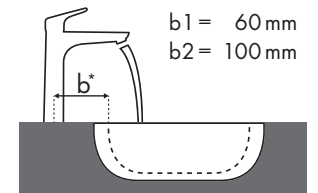

Which Hansgrohe mixer suits which basin?

Villeroy & Boch