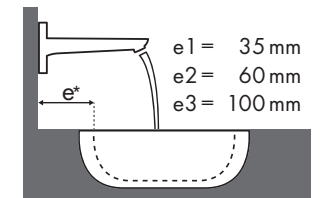

Which Hansgrohe mixer suits which basin?

Duravit

New Darling								
		470 x 345	600 x 520	650 x 540	470 x 470	830 x 545	1030 x 545	
		● # 073147.00	● # 262160.00	● # 262165.00	● # 049747.00	● # 049983.00	● # 049910.00	
Talis								
	# 32040000	✓	✓	✓	✓	✓	✓	
	# 32057000	✓	✓	✓	✓	✓	✓	
	# 32041000	✓	✓	✓	✓	✓	✓	
	# 32130000	✓	✓	✓	✓	✓	✓	
Talis 80								
	# 32053000		✓	✓	✓	✓	✓	
Talis 150								
	# 32052000		✓	✓	✓			
Talis S²								
	# 32070000 # 32073000		✓	✓	✓	✓	✓	
Talis 210								
	# 32084000 # 32082000 # 32080000		✓	✓	✓	✓	✓	

Legend