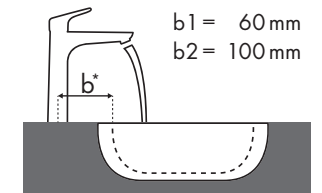

Which Hansgrohe mixer suits which basin?

Duravit

New Darling								
		470 x 345	600 x 520	650 x 540	470 x 470	830 x 545	1030 x 545	
		● # 073147.00	● # 262160.00	● # 262165.00	● # 049747.00	● # 049983.00	● # 049910.00	
Talis								
	# 32040000	✓	✓	✓	✓	✓	✓	
	# 32057000	✓	✓	✓	✓	✓	✓	
	# 32041000	✓	✓	✓	✓	✓	✓	
	# 32130000	✓	✓	✓	✓	✓	✓	
Talis 80								
	# 32053000		✓	✓	✓	✓	✓	
Talis 150								
	# 32052000		✓	✓	✓			
Talis S²								
	# 32070000 # 32073000		✓	✓	✓	✓	✓	
Talis 210								
	# 32084000 # 32082000 # 32080000		✓	✓	✓	✓	✓	

Legend