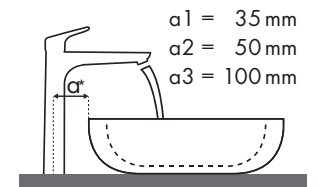

Which Hansgrohe mixer suits which basin?

Villeroy & Boch