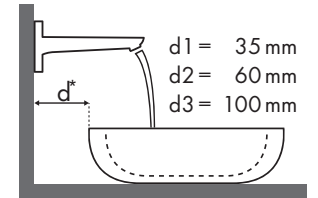

Which Hansgrohe mixer suits which basin?

Villeroy & Boch