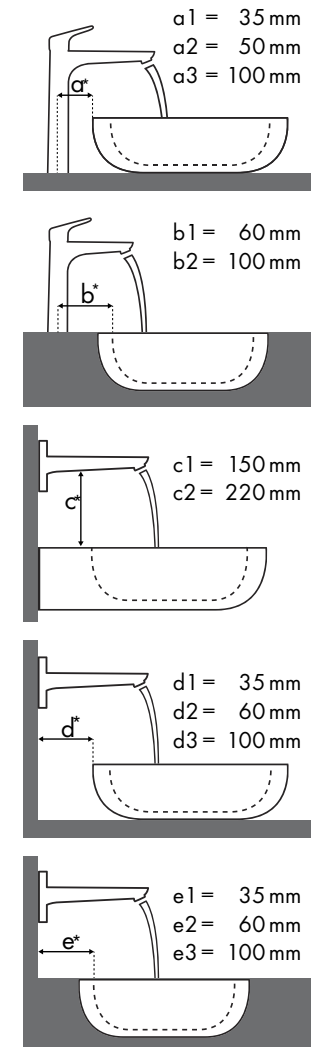

Which Hansgrohe mixer suits which basin?

Gala

		600 x 450	600 x 475	800 x 475	800 x 475	800 x 475
		●	●	●	●	●
		# 2701001..00	# 1302001..00	# 1301001..00	# 2605001..00	# 2604001..00
Talis 80 	# 32040000				✓	✓
	# 32042000 # 32057000				✓	✓
	# 32041000 # 32130000		✓	✓	✓	✓
Talis 80 	# 32053000				✓	✓
Talis S 	# 32070000 # 32073000	✓			✓	✓
Talis 210 	# 32084000	✓			✓	✓
	# 32082000 # 32080000	✓	✓	✓	✓	✓

Legend