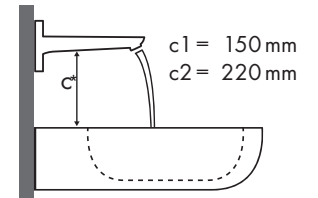

Which Hansgrohe mixer suits which basin?

Villeroy & Boch