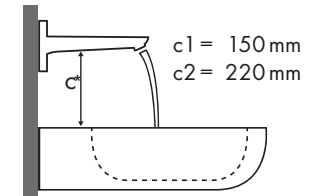

Which Hansgrohe mixer suits which basin?

Duravit

New Darling								
		470 x 345	600 x 520	650 x 540	470 x 470	830 x 545	1030 x 545	
		● # 073147.00	● # 262160.00	● # 262165.00	● # 049747.00	● # 049983.00	● # 049910.00	
Talis								
	# 32040000	✓	✓	✓	✓	✓	✓	
	# 32057000	✓	✓	✓	✓	✓	✓	
	# 32041000	✓	✓	✓	✓	✓	✓	
	# 32130000	✓	✓	✓	✓	✓	✓	
Talis 80								
	# 32053000		✓	✓	✓	✓	✓	
Talis 150								
	# 32052000		✓	✓	✓			
Talis S²								
	# 32070000 # 32073000		✓	✓	✓	✓	✓	
Talis 210								
	# 32084000 # 32082000 # 32080000		✓	✓	✓	✓	✓	

Legend