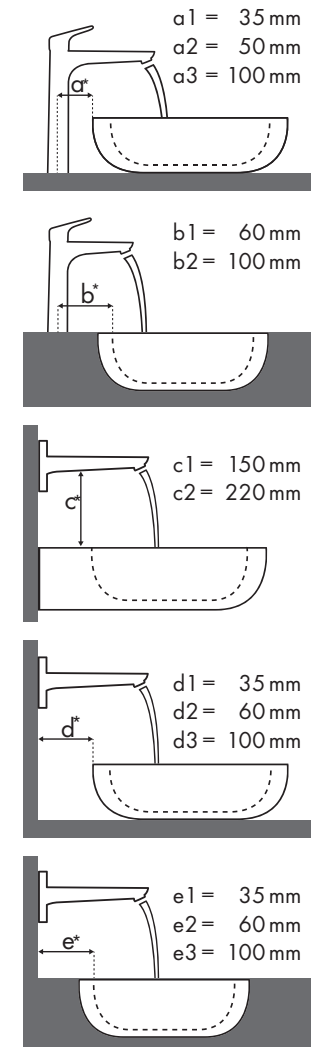

Which Hansgrohe mixer suits which basin?

Duravit

DuraStyle							
		450 x 335	550 x 440	370 x 370	430 x 430	600 x 380	1000 x 480
		●	●	⊗	⊗	⊗	●
Talis		# 070845.00	# 231955.00	# 037337.00	# 034943.00	# 034960.00	# 232010.00
Talis 80 	# 32040000 # 32042000 # 32057000		✓	✓^{b1}			✓
	# 32041000 # 32130000	✓	✓	✓^{b1}			✓
Talis 80 	# 32053000			✓^{b1}			
Talis 150 	# 32052000			✓^{b2}			
Talis S² 	# 32070000 # 32073000		✓	✓^{b1}			✓
Talis 165 mm 	# 31618000			✓^{c1} e1	✓^{c1} d1	✓^{c1} d1	
Talis 225 mm 	# 31611000			✓^{c1} e2	✓^{c1} d2	✓^{c1} d3	

Legend