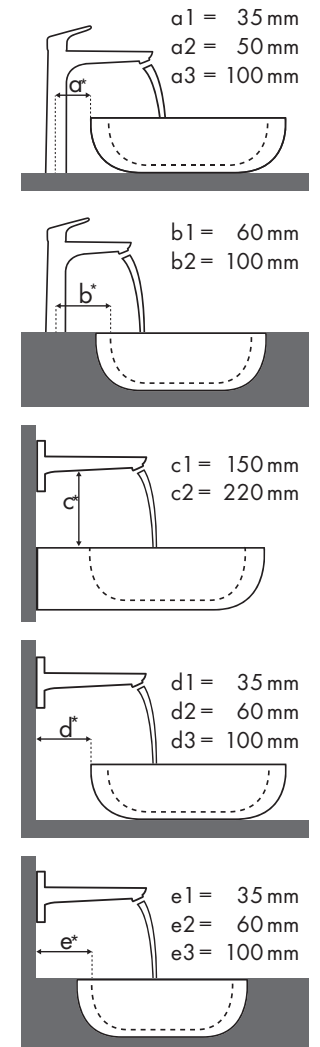

Which Hansgrohe mixer suits which basin?

Duravit

2nd Floor							
		400 x 300	525 x 350	600 x 430	800 x 500	1200 x 505	580 x 415
		● # 079040..00 ⊗ # 079040..70	⊗ # 031 653..00	● # 049160..00 ⊗ # 049160..27 # 049160..60 # 049160..28	● # 049180..00 ⊗ # 049180..27 # 049180..60 # 049180..28	● # 049112..00 ⊗ # 049112..27 # 049112..60 # 049112..28	⊗ # 031758..00 # 031758..29
Talis							
	# 32040000 # 32057000 # 32041000 # 32130000	✓		✓	✓	✓	
	# 32053000		✓_{b1}	✓	✓	✓	
	# 32070000 # 32073000		✓_{b1}				
	# 32084000 # 32082000 # 32080000		✓_{b1}				
	# 31618000	✓_{c1}	✓_{e2}^{c1}				✓_{d1}^{c1}
	# 31611000		✓_{e2}^{c1}	✓_{c1}	✓_{c1}	✓_{c1}	✓_{d2}^{c1}

Legend