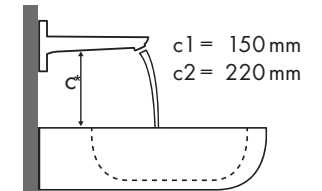

Magyarázat