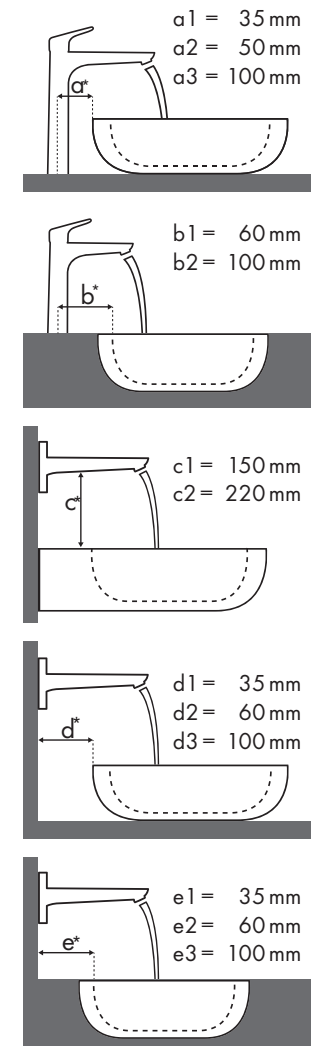

Melyik Hansgrohe csaptelep melyik mosdótálhoz illik?

Keromag

iCon							
		500 x 485	600 x 485	750 x 485	900 x 485		
		● # 124050 # 124150	● # 124060 # 124063	● # 124075	● # 124090 # 124190 # 124195	○ # 124093	
Talis							
	# 32040000 # 32057000 # 32041000 # 32130000	✓ ✓	✓ ✓	✓ ✓	✓ ✓	✓ ✓	
	# 32053000	✓	✓	✓	✓		
	# 32052000		✓	✓	✓		
	# 32070000 # 32073000		✓	✓	✓		
	# 32084000 # 32082000 # 32080000		✓	✓	✓		
	# 31618000		✓ c1			✓ c1	
	# 31611000		✓ c1			✓ c1	

Keromag

Silk									
		400 x 295	600 x 470	570 x 427	1000 x 470				
		● # 121640	● # 121660	● # 121650 # 121655	● # 121600	○ # 121625			
Talis									
	# 32040000 # 32057000 # 32041000 # 32130000		✓ ✓	✓ ✓	✓ ✓	✓ ✓			
	# 32053000		✓			✓			
	# 32052000		✓						
	# 32070000 # 32073000						✓		
	# 32084000 # 32082000 # 32080000						✓		
	# 31618000							✓ c1	
	# 31611000							✓ c1	

Magyarázat