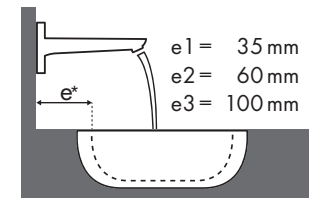

Magyarázat