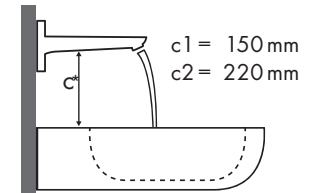

Magyarázat

✓ = Ajánlott kombinációk | ● = A csaptelep számára van egy luk a kerámián | ○ = A csaptelep számára meg van jelölve egy luk a kerámián | ⊗ = A csaptelep számára nincsen luk a kerámián