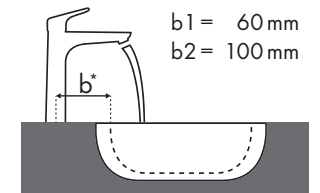

Magyarázat

✓ = Ajánlott kombinációk | ● = A csaptelep számára van egy luk a kerámián | ○ = A csaptelep számára meg van jelölve egy luk a kerámián | ⊗ = A csaptelep számára nincsen luk a kerámián