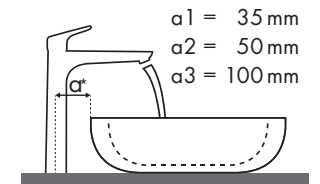

Magyarázat