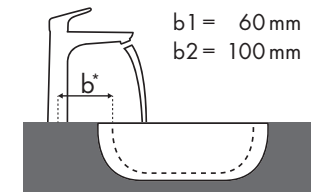

Magyarázat