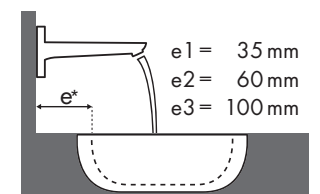

Magyarázat

✓ = Ajánlott kombinációk | ● = A csaptelep számára van egy luk a kerámián | ○ = A csaptelep számára meg van jelölve egy luk a kerámián | ⊗ = A csaptelep számára nincsen luk a kerámián