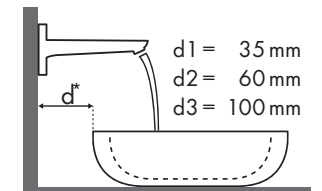

Magyarázat