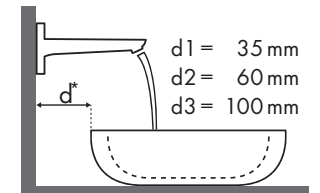

Magyarázat

✓ = Ajánlott kombinációk | ● = A csaptelep számára van egy luk a kerámián | ○ = A csaptelep számára meg van jelölve egy luk a kerámián | ⊗ = A csaptelep számára nincsen luk a kerámián