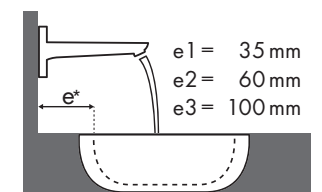

Magyarázat