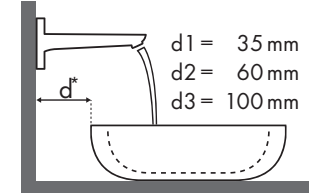

Magyarázat