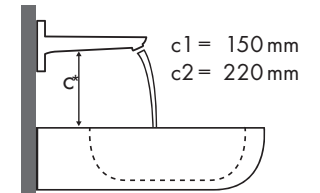

Magyarázat