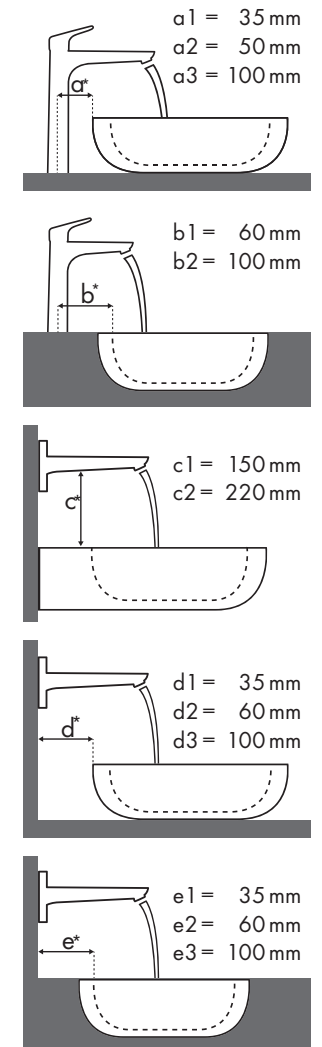

Which Hansgrohe mixer suits which basin?

Ideal Standard

Moments				
		500 x 375	650 x 515	900 x 515
		● #K0718 xx	● #K0717 xx	● #K0715 xx
Metris				
	# 31088000	✓	✓	
	# 31080000 # 31121000	✓	✓	✓
	# 31183000		✓	✓
	# 31087000		✓	✓
	# 31082000		✓	

Ideal Standard

SimplyU						
		500 x 500	500 x 650	550 x 350		
		● #T0997 xx	○ #T0127 xx	● #T0156 xx	○ #T0129 xx	⊗ #T0126 xx
Metris						
	# 31088000	✓	✓	✓	✓	
	# 31080000 # 31121000	✓	✓	✓	✓	
	# 31183000	✓	✓	✓	✓^{a2}	
	# 31087000			✓	✓	
	# 31082000			✓	✓^{a2}	
	# 31085000			✓^{c1}	✓^{c1}_{d1}	
	# 31086000			✓^{c1}	✓^{c1}_{d3}	

Legend