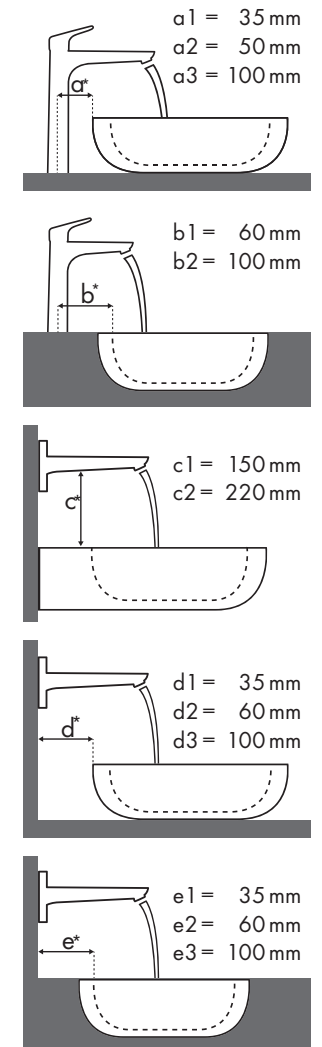

Which Hansgrohe mixer suits which basin?

Villeroy & Boch

Sentique				
		450 x 360	650 x 500	555 x 450
		●	●	●
Metris		●	●	●
	# 5322 45 XX	●	●	●
	# 5322 46 XX	●	●	●
	# 5143 65 XX	●	●	●
	# 5143 66 XX	●	●	●
	# 5146 55 XX	●	●	●
Metris 100		●	●	●
	# 31088000	✓	✓	
	# 31186000	✓	✓	✓
	# 31166000	✓	✓	✓
Metris 110		●	●	●
	# 31080000	✓	✓	✓
	# 31121000	✓	✓	✓
	# 31084000	✓	✓	✓
Metris 200		●	●	●
	# 31183000		✓	✓
	# 31185000		✓	✓
Metris 230		●	●	●
	# 31087000		✓	✓
	# 31187000		✓	✓
	# 31081000		✓	✓
Metris 260		●	●	●
	# 31082000		✓	
	# 31184000		✓	✓

Villeroy & Boch

Subway 2.0						
		450 x 370	500 x 400	600 x 470	650 x 490	630 x 355
		●	●	●	●	●
Metris		●	●	●	●	●
	# 7315 45 XX	●	●	●	●	●
	# 7315 50 XX	●	●	●	●	●
	# 7113 60 XX	●	●	●	●	●
	# 7113 61 XX	●	●	●	●	●
	# 7113 62 XX ⊗	●	●	●	●	●
	# 7114 65 XX	●	●	●	●	●
	# 7114 66 XX	●	●	●	●	●
	# 7114 67 XX ⊗	●	●	●	●	●
	# 4115 6R XX	●	●	●	●	●
	# 4115 6R XX	●	●	●	●	●
Metris 100		●	●	●	●	●
	# 31088000	✓	✓			
	# 31186000	✓	✓			
	# 31166000	✓	✓			✓
Metris 110		●	●	●	●	●
	# 31080000	✓	✓	✓		✓
	# 31121000	✓	✓	✓	✓	✓
	# 31084000	✓	✓	✓	✓	✓
Metris 200		●	●	●	●	●
	# 31183000			✓		✓
	# 31185000			✓	✓	✓
Metris 230		●	●	●	●	●
	# 31087000				✓	
	# 31187000				✓	
	# 31081000				✓	✓
Metris 165 mm		●	●	●	●	●
	# 31085000					✓^{c1}
Metris 225 mm		●	●	●	●	●
	# 31086000				✓^{c1}	✓^{c1}

Legend