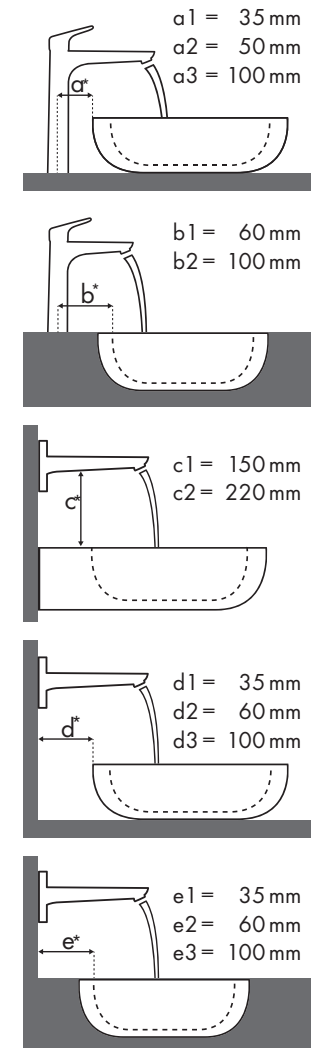

Which Hansgrohe mixer suits which basin?

Keramag

iCon							
		500 x 485	600 x 485	750 x 485	900 x 485		
		● # 124050 # 124150	● # 124060 ⊗ # 124063	● # 124075	● # 124090 # 124190 # 124195	⊗ # 124093	
Metris							
	Metris 110 # 31080000 # 31121000 # 31084000	✓ ✓	✓ ✓	✓ ✓	✓ ✓	✓ ✓	
	Metris 200 # 31183000 # 31185000		✓ ✓	✓ ✓	✓ ✓	✓ ✓	
	Metris 230 # 31087000 # 31187000 # 31081000		✓ ✓	✓ ✓	✓ ✓	✓ ✓	
	Metris 260 # 31082000 # 31184000				✓ ✓		
	Metris 165 mm # 31085000		✓ c1			✓ c1	
	Metris 225 mm # 31086000		✓ c1			✓ c1	

Keramag

Silk									
		400 x 295	600 x 470	570 x 427	1000 x 470				
		● # 121640	● # 121660	● # 121650 # 121655	● # 121600	⊗ # 121625			
	Metris 100 # 31166000	✓		✓					
	Metris 110 # 31080000 # 31121000 # 31084000		✓ ✓	✓ ✓		✓ ✓			
	Metris 200 # 31183000 # 31185000		✓ ✓	✓ ✓		✓ ✓			
	Metris 230 # 31087000 # 31187000 # 31081000		✓ ✓	✓ ✓		✓ ✓			
	Metris 260 # 31082000 # 31184000					✓ ✓			
	Metris 165 mm # 31085000						✓ c1		
	Metris 225 mm # 31086000							✓ c1	

Legend