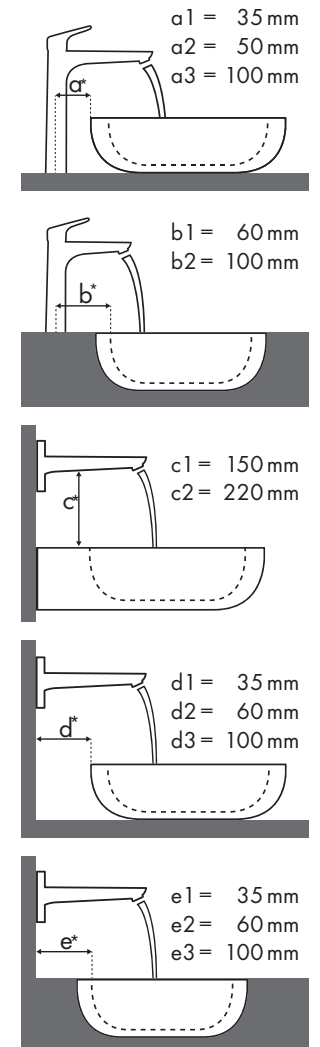

Which Hansgrohe mixer suits which basin?

Laufen

My Life									
		470 x 380		750 x 480		750 x 530		650 x 440	
		●	⊗	●	⊗	●	⊗	●	⊗
Metris		#815942/104	#815942/109	#811946/104	#811946/109	#810946/104	#810946/109	#818944/104	#818944/109
Metris 100	#31088000	✓							
Metris 110	#31080000 #31121000	✓		✓		✓		✓	
Metris 200	#31183000	✓		✓		✓		✓	
Metris 230	#31087000			✓^{a1}		✓		✓	
Metris 260	#31082000			✓^{a2}		✓		✓^{a1}	
Metris 165 mm	#31085000		✓^{c1}					✓^{d1}	
Metris 225 mm	#31086000		✓^{c1}	✓^{d1}		✓^{c1}		✓^{d2}	

Legend