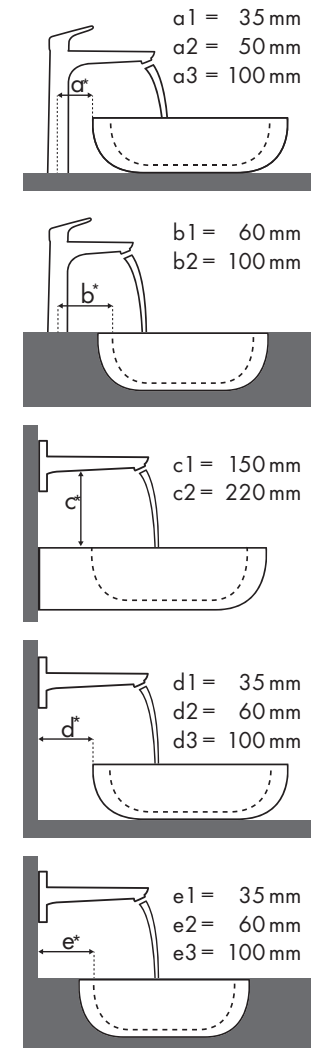

Legend

- a1 = 35 mm
- a2 = 50 mm
- a3 = 100 mm
- b1 = 60 mm
- b2 = 100 mm
- c1 = 150 mm
- c2 = 220 mm
- d1 = 35 mm
- d2 = 60 mm
- d3 = 100 mm
- e1 = 35 mm
- e2 = 60 mm
- e3 = 100 mm

Mounting dimensions for different installation situations

Legend

Which Hansgrohe mixer suits which basin?

Duravit

Vero																
	250 x 450	500 x 250		485 x 315	595 x 465	550 x 465	850 x 490	1050 x 490	1250 x 490	600 x 470	800 x 470	1000 x 470	1200 x 470	500 x 380	600 x 380	
	● #070225.00	● #070350.08	○ #070350.09	⊗ #033048.00 ⊗ #033048.22	● #045260.00	● #031555.00	● #032985.00	● #032910.00	● #032912.00	● #045460.00 ● #045460.27	● #045460.41	● #045480.00 ● #045480.27	● #045410.27 ⊗ #045410.28	● #045412.00 ⊗ #045412.60	⊗ #045550.00	⊗ #045560.00
Metris 100 	# 31088000	✓	✓	✓												
	# 31166000	✓	✓	✓												
Metris 110 	# 31080000	✓	✓	✓	✓ b1	✓	✓	✓	✓	✓	✓	✓	✓			
	# 31121000	✓	✓	✓												
	# 31084000	✓	✓	✓	✓ b1	✓	✓	✓	✓	✓	✓	✓	✓			
Metris 200 	# 31183000				✓ b1	✓	✓	✓	✓	✓	✓	✓	✓			
	# 31185000				✓ b1	✓	✓	✓	✓	✓	✓	✓	✓			
Metris 230 	# 31087000				✓ b1	✓	✓	✓	✓	✓	✓	✓	✓			
	# 31187000															
	# 31081000				✓ b1	✓	✓	✓	✓	✓	✓	✓	✓			
Metris 260 	# 31082000				✓ b2							✓	✓			
	# 31184000				✓ b2							✓	✓	✓ a3	✓ a3	
Metris 165 mm 	# 31085000				✓ c1 ✓ e2									✓ c1 ✓ d2	✓ c1 ✓ d2	
Metris 225 mm 	# 31086000				✓ c1 ✓ e3							✓ c1	✓ c1	✓ c1 ✓ d3	✓ c1 ✓ d3	

Legend

a1 = 35 mm
a2 = 50 mm
a3 = 100 mm

b1 = 60 mm
b2 = 100 mm

c1 = 150 mm
c2 = 220 mm

d1 = 35 mm
d2 = 60 mm
d3 = 100 mm

e1 = 35 mm
e2 = 60 mm
e3 = 100 mm

Which Hansgrohe mixer suits which basin?

Gala