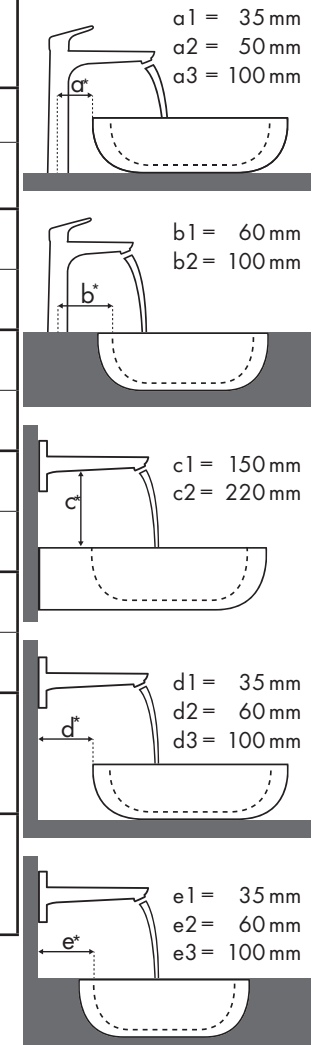

Which Hansgrohe mixer suits which basin?

Keramag

		Xeno						
		400 x 230	600 x 475	600 x 475	1200 x 475	1200 x 475		
		●	●	●	●	●	⊗	●
		#126240	#126245	#126260	#126560	#126220	#126221	#126225
Metris								
Metris 100		#31186000 #31166000	✓	✓				
Metris 110		#31084000	✓	✓	✓	✓	✓	✓
Metris 200		#31185000		✓	✓	✓		✓
Metris 230		#31081000		✓	✓	✓		✓
Metris 260		#31184000		✓	✓	✓		✓
Metris 165 mm		#31085000					✓ c1	
Metris 225 mm		#31086000					✓ c1	

Keramag

		My Day					
		400 x 280	650 x 480	800 x 480	1000 x 480	600 x 400	
		●	●	●	●	●	●
		#125540	#125440	#125465	#125480	#125400	#245460
Metris							
Metris 100		#31088000	✓	✓			
		#31186000 #31166000	✓	✓			
Metris 110		#31080000 #31121000	✓	✓	✓	✓	✓
		#31084000	✓	✓	✓	✓	
Metris 200		#31183000		✓	✓	✓	✓ a2
		#31185000		✓	✓	✓	✓ a2
Metris 230		#31087000		✓	✓	✓	
		#31187000		✓	✓	✓	
Metris 260		#31082000			✓	✓	✓ a3
		#31184000			✓	✓	✓ a3
Metris 165 mm		#31085000					✓ c1 d2
Metris 225 mm		#31086000					✓ c1 d3

Legend