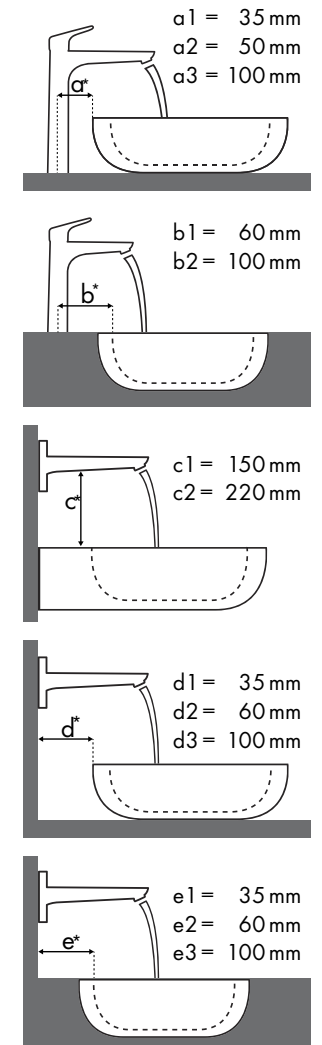

Which Hansgrohe mixer suits which basin?

Gala

		600 x 450	600 x 475	800 x 475	800 x 475	800 x 475
		●	●	●	●	●
Metris		# 2701001..00	# 1302001..00	# 1301001..00	# 2605001..00	# 2604001..00
Metris 100		# 31186000 # 31166000	✓			
Metris 110		# 31080000 # 31074000 # 31121000 # 31084000	✓		✓	✓
Metris 200		# 31183000 # 31185000	✓	✓	✓	✓
Metris 230		# 31087000 # 31187000 # 31081000	✓	✓	✓	✓
Metris 260		# 31082000 # 31184000			✓	✓

Legend