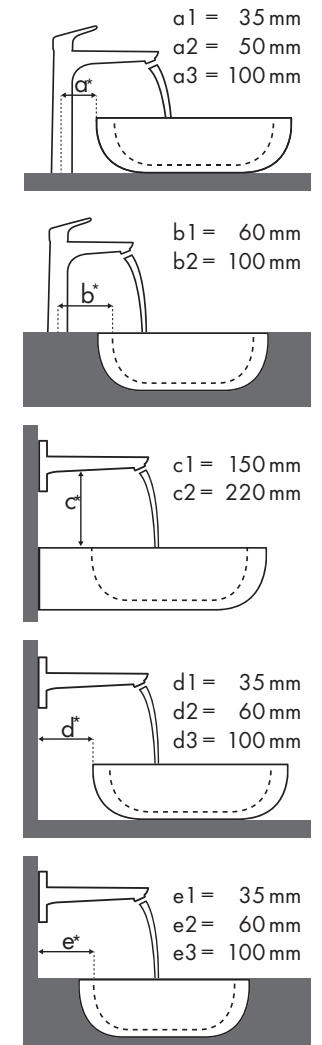

Legend

- a1 = 35 mm
- a2 = 50 mm
- a3 = 100 mm
- b1 = 60 mm
- b2 = 100 mm
- c1 = 150 mm
- c2 = 220 mm
- d1 = 35 mm
- d2 = 60 mm
- d3 = 100 mm
- e1 = 35 mm
- e2 = 60 mm
- e3 = 100 mm

Mounting dimensions for different installation situations

Burgbad

Crono 1.0									
		810 x 500		1210 x 500		1610 x 500		2010 x 500	
		●	⊗	●	⊗	●	⊗	●	⊗
Metris		# MES8065	# MES8065*	# MES1265	# MES1266	# MES1265*	# MES1266*	# MES1665	# MES1665*
Metris 110									
	# 31080000 # 31121000	✓		✓		✓		✓	
Metris 200									
	# 31183000	✓		✓		✓		✓	
Metris 230									
	# 31087000	✓		✓		✓		✓	
Metris 260									
	# 31082000	✓		✓		✓		✓	
Metris 225 mm									
	# 31086000		✓ ^{c1}		✓ ^{c1}		✓ ^{c1}		✓ ^{c1}

Burgbad

Max 1					
		710 x 385		906 x 506	
		⊗	●	●	⊗
Metris		# KBAF070	# SELT070	# KBAC091	# SELR091
Metris 110					
	# 31080000 # 31121000				✓
Metris 200					
	# 31183000		✓ ^{a1}		✓
Metris 260					
	# 31082000		✓ ^{a3}		✓
Metris 165 mm					
	# 31085000		✓ ^{c1}		✓ ^{d2}

Legend

* = Washbasins without tap holes available on request

✓ = Recommended combination | ● = Taphole pushed through | ○ = Prepared taphole | ⊗ = Without taphole

Which Hansgrohe mixer suits which basin?