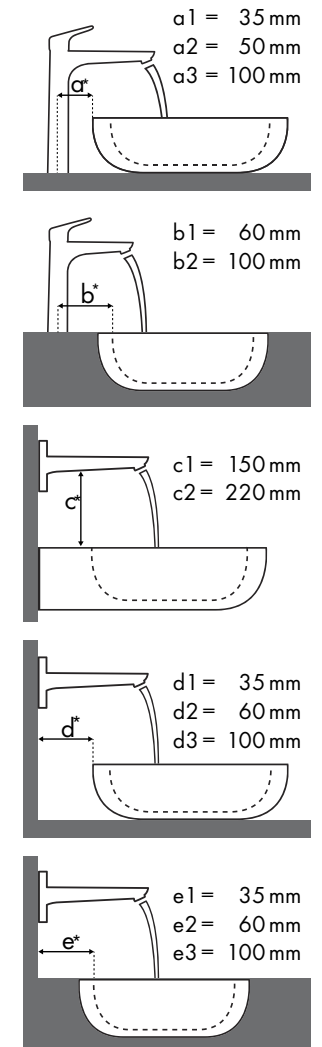

Which Hansgrohe mixer suits which basin?

Roca

		Java 560 x 475	Selene 510 x 395	Meridian 850 x 460	Diverta 470 x 440	Diverta 750 x 440	Ibis 440 x 310	Victoria 560 x 460	Victoria 650 x 510	The Gap 600 x 470	The Gap 650 x 470
Metris		● # 7327863000	⊗ # 7322307000	● # 32724D0000	● # 73271110	● # 3271100000	○ # 3208410010	● # 3253930000	● # 3253910000	● # 3274740000	● # 3274730000
Metris 100 	# 31088000	✓					✓	✓			
	# 31186000 # 31166000	✓					✓	✓			
Metris 110 	# 31080000 # 31074000 # 31121000	✓	✓^{a2}	✓	✓	✓	✓	✓	✓	✓	✓
	# 31084000	✓	✓^{a2}	✓	✓	✓	✓	✓	✓	✓	✓
Metris 200 	# 31183000	✓	✓^{a2}	✓	✓	✓	✓	✓	✓	✓	✓
	# 31185000	✓	✓^{a2}	✓	✓	✓	✓	✓	✓	✓	✓
Metris 230 	# 31087000 # 31187000	✓	✓^{a2}	✓				✓	✓	✓	✓
	# 31081000	✓	✓^{a2}	✓				✓	✓	✓	✓
Metris 260 	# 31082000		✓^{a2}					✓	✓		
	# 31184000		✓^{a2}					✓	✓		
Metris 165 mm 	# 31085000		✓^{c1} d2				✓^{c1}				
Metris 225 mm 	# 31086000		✓^{c1} d2								

Legend

✓ = Recommended combination | ● = Taphole pushed through | ○ = Prepared taphole | ⊗ = Without taphole