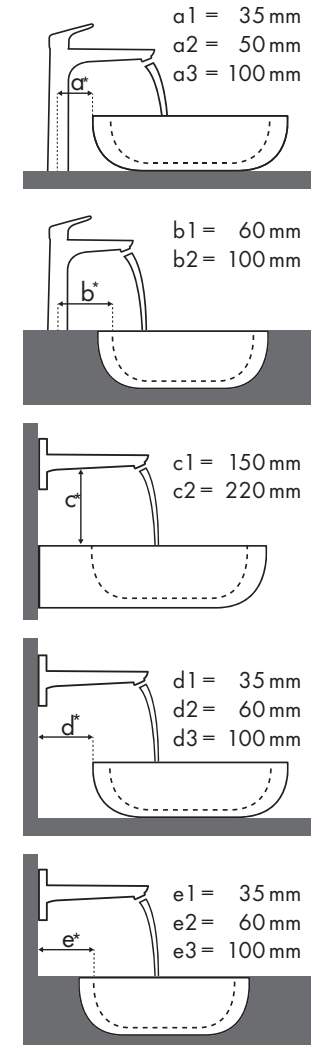

Which Hansgrohe mixer suits which basin?

Keramik

Renova Nr. 1 Plan																				
	400 x 250		600 x 480		650 x 480		750 x 480	600 x 480	650 x 480	850 x 480	1000 x 480	850 x 480		1000 x 480						
	● # 272140	● # 272142	● # 222260	● # 222262	● # 222265	● # 222267	⊗ # 222268	⊗ # 222266	● # 122175 ● # 122180	● # 225160	● # 225165	● # 125185	● # 125100	● # 122185	● # 122187	⊗ # 122188	⊗ # 122186	● # 122100	● # 122102	
Metris 100 	# 31088000	✓																		
	# 31166000	✓	✓																	
Metris 110 	# 31080000	✓		✓		✓		✓	✓	✓	✓	✓	✓	✓					✓	
	# 31121000	✓		✓		✓		✓	✓	✓	✓	✓	✓	✓					✓	
Metris 200 	# 31084000	✓	✓	✓	✓	✓	✓	✓	✓	✓	✓	✓	✓	✓	✓				✓	
	# 31183000			✓		✓		✓	✓	✓	✓	✓	✓	✓	✓				✓	
Metris 230 	# 31185000			✓	✓	✓	✓	✓	✓	✓	✓	✓	✓	✓	✓				✓	
	# 31087000			✓		✓		✓	✓	✓	✓	✓	✓	✓	✓				✓	
Metris 260 	# 31187000			✓		✓		✓	✓	✓	✓	✓	✓	✓	✓				✓	
	# 31081000			✓	✓	✓	✓	✓	✓	✓	✓	✓	✓	✓	✓				✓	
Metris 165 mm 	# 31082000					✓		✓	✓	✓	✓	✓	✓	✓	✓				✓	
	# 31184000					✓	✓	✓	✓	✓	✓	✓	✓	✓	✓				✓	
Metris 225 mm 	# 31085000							✓ c1	✓ c1						✓ c1	✓ c1				
	# 31086000							✓ c1	✓ c1						✓ c1	✓ c1				

Legend