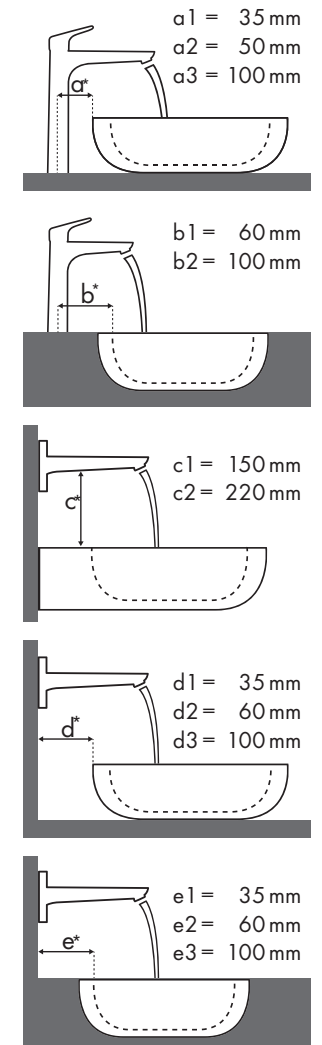

Which Hansgrohe mixer suits which basin?

Laufen

Pro	450 x 340		525 x 400		625 x 400		600 x 380				850 x 480		1050 x 480		600 x 400	
	●	⊗	●	⊗	●	⊗	●	●	⊗	⊗	●	⊗	●	⊗	⊗	
	#811951/104 #811952/104	#811951/156 #811951/109 #811952/109	#811961/109 #811961/155	#811969/109 #811969/155	#812953/104 #812953/156	#812953/109 #812953/142	#813956/104 #813956/109	#813958/104 #813958/109	#816952/112							
Metris																
Metris 100 	#31088000	✓														
	#31166000	✓	✓													
Metris 110 	#31080000 #31121000	✓			✓b1	✓b1	✓				✓		✓			
	#31084000	✓	✓		✓b1	✓b1	✓	✓			✓		✓			
Metris 200 	#31183000				✓b1	✓b1	✓				✓		✓			
	#31185000				✓b1	✓b1	✓	✓			✓		✓			✓a2
Metris 230 	#31087000 #31187000				✓b1	✓b1					✓		✓			
	#31081000				✓b1	✓b1					✓		✓			
Metris 260 	#31082000				✓b1	✓b1										
	#31184000				✓b1	✓b1										✓a2
Metris 165 mm 	#31085000		✓c1	✓c1	✓c1¹ e2¹	✓c1¹ e2¹			✓c1	✓c1						✓c1¹ d2¹
Metris 225 mm 	#31086000				✓c1¹ e2¹	✓c1¹ e2¹			✓c1	✓c1		✓c1	✓c1			✓c1¹ d2¹

Legend