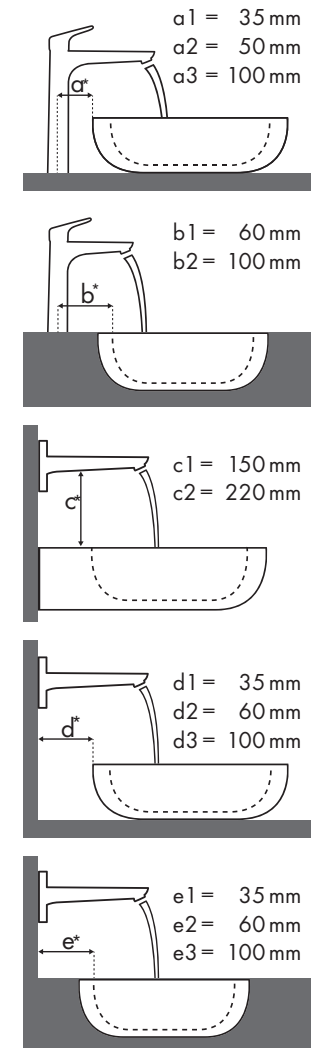

Which Hansgrohe mixer suits which basin?

Duravit

New Darling							
		470 x 345	600 x 520	650 x 540	470 x 470	830 x 545	1030 x 545
		● # 073147..00	● # 262160..00	● # 262165..00	● # 049747..00	● # 049983..00	● # 049910..00
Metris							
	# 31088000	✓					
	# 31166000	✓					
	# 31080000	✓	✓	✓	✓	✓	
	# 31121000	✓	✓	✓	✓	✓	
	# 31084000	✓	✓	✓	✓	✓	
	# 31183000		✓	✓	✓		
	# 31185000		✓	✓	✓		
	# 31087000		✓	✓	✓	✓	
	# 31187000		✓	✓	✓	✓	
	# 31081000		✓	✓	✓	✓	
	# 31182000		✓	✓	✓	✓	
	# 31184000		✓	✓	✓	✓	

Legend