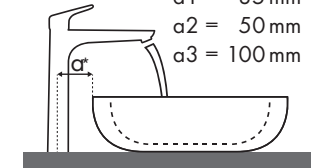

Legend

Which Hansgrohe mixer suits which basin?

Duravit

Vero																
	250 x 450	500 x 250		485 x 315	595 x 465	550 x 465	850 x 490	1050 x 490	1250 x 490	600 x 470	800 x 470	1000 x 470	1200 x 470	500 x 380	600 x 380	
	● #070225.00	● #070350.08	○ #070350.09	⊗ #033048.00 ⊗ #033048.22	● #045260.00	● #031555.00	● #032985.00	● #032910.00	● #032912.00	● #045460.00 ● #045460.27	● #045460.41	● #045480.00 ● #045480.27	● #045410.27 ⊗ #045410.28	● #045412.00 ⊗ #045412.60	⊗ #045550.00	⊗ #045560.00
Metris 100 	# 31088000	✓	✓	✓												
	# 31166000	✓	✓	✓												
Metris 110 	# 31080000	✓	✓	✓	✓ b1	✓	✓	✓	✓	✓	✓	✓	✓			
	# 31121000	✓	✓	✓												
	# 31084000	✓	✓	✓	✓ b1	✓	✓	✓	✓	✓	✓	✓	✓			
Metris 200 	# 31183000				✓ b1	✓	✓	✓	✓	✓	✓	✓	✓			
	# 31185000				✓ b1	✓	✓	✓	✓	✓	✓	✓	✓			
Metris 230 	# 31087000				✓ b1	✓	✓	✓	✓	✓	✓	✓	✓			
	# 31187000															
	# 31081000				✓ b1	✓	✓	✓	✓	✓	✓	✓	✓			
Metris 260 	# 31082000				✓ b2							✓	✓			
	# 31184000				✓ b2							✓	✓	✓ a3	✓ a3	
Metris 165 mm 	# 31085000				✓ c1 ✓ e2									✓ c1 ✓ d2	✓ c1 ✓ d2	
Metris 225 mm 	# 31086000				✓ c1 ✓ e3							✓ c1	✓ c1	✓ c1 ✓ d3	✓ c1 ✓ d3	

Legend

a1 = 35 mm
a2 = 50 mm
a3 = 100 mm

b1 = 60 mm
b2 = 100 mm

c1 = 150 mm
c2 = 220 mm

d1 = 35 mm
d2 = 60 mm
d3 = 100 mm

e1 = 35 mm
e2 = 60 mm
e3 = 100 mm

Which Hansgrohe mixer suits which basin?

Gala