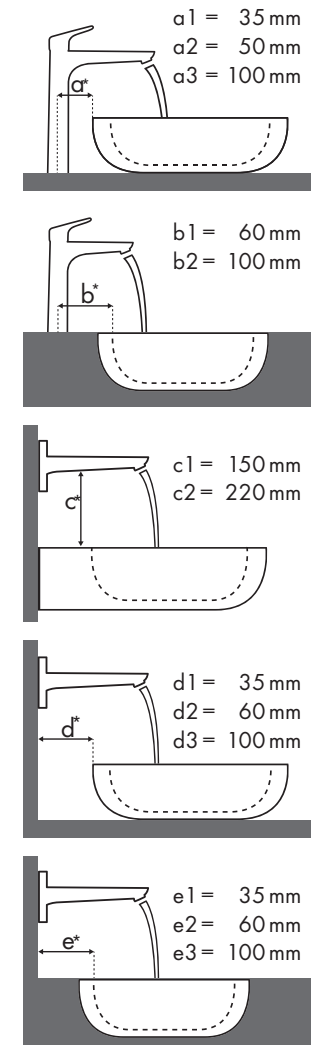

Which Hansgrohe mixer suits which basin?

Duravit

2nd Floor																		
		400 x 300		525 x 350		600 x 430		800 x 500		1200 x 505		580 x 415						
		●	○	●	○	●	○	●	○	●	○	●	○	●	○			
Metris		# 079040..00	# 079040..70	# 031 653..00	# 049160..00	# 049160..27	# 049160..60	# 049160..28	# 049180..00	# 049180..27	# 049180..60	# 049180..28	# 049112..00	# 049112..27	# 049112..60	# 049112..28	# 031758..00	# 031758..29
Metris 100		# 31166000	✓															
Metris 110		# 31080000 # 31121000				✓		✓		✓								
		# 31084000	✓			✓		✓		✓								
Metris 200		# 31183000						✓		✓								
		# 31185000						✓		✓							✓^{a2}	
Metris 230		# 31087000 # 31187000				✓		✓		✓								
		# 31081000				✓		✓		✓								
Metris 260		# 31184000																✓^{a2}
Metris 165mm		# 31085000	✓^{c1}		✓^{c1} e2													✓^{c1} d1
Metris 225mm		# 31086000			✓^{c1} e2		✓^{c1}		✓^{c1}		✓^{c1}		✓^{c1}					✓^{c1} d2

Legend