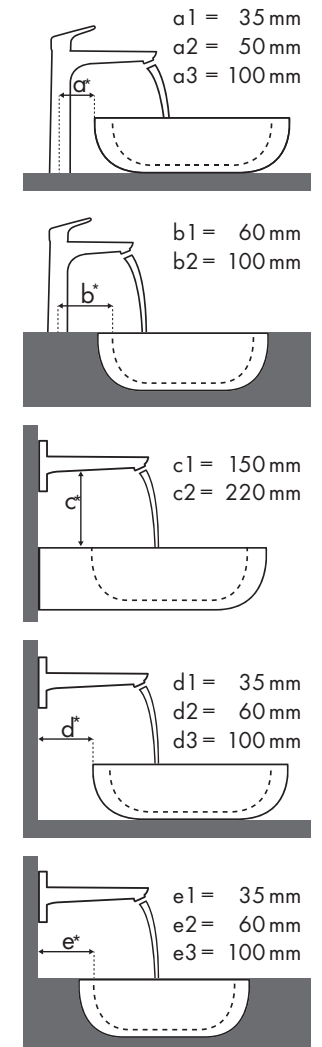

Legend

- a1 = 35 mm
- a2 = 50 mm
- a3 = 100 mm
- b1 = 60 mm
- b2 = 100 mm
- c1 = 150 mm
- c2 = 220 mm
- d1 = 35 mm
- d2 = 60 mm
- d3 = 100 mm
- e1 = 35 mm
- e2 = 60 mm
- e3 = 100 mm

Mounting dimensions for different installation situations

Which Hansgrohe mixer suits which basin?

Burgbad

Metris	Bel						
		610 x 355	1210 x 487	1610 x 487	710 x 405	910 x 405	
		● #MWAU061 ● #MWAU081 ○ #MWAU061* ○ #MWAU081*	● #MWAV121	● #MWAV161	● #MWAU071 ○ #MWAU071*	● #MWAU091 ○ #MWAU091*	
 Metris 100	# 31088000	✓					
 Metris 110	# 31080000 # 31121000	✓			✓		✓
 Metris 200	# 31183000				✓		✓
 Metris 230	# 31087000		✓	✓	✓		✓
 Metris 260	# 31082000		✓	✓			
 Metris 165 mm	# 31085000	✓ ^{c1}			✓ ^{c1}		✓ ^{c1}
 Metris 225 mm	# 31086000				✓ ^{c1}		✓ ^{c1}

Legend

* = Washbasins without tap holes available on request

✓ = Recommended combination | ● = Taphole pushed through | ○ = Prepared taphole | ⊗ = Without taphole

Which Hansgrohe mixer suits which basin?