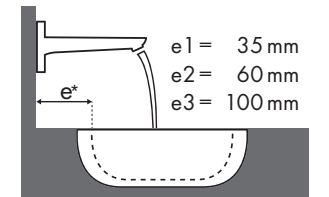

Hangi Hansgrohe bataryası hangi lavobaya uyar?

Duravit

New Darling						
	470 x 345	600 x 520	650 x 540	470 x 470	830 x 545	1030 x 545
	● # 073147.00	● # 262160.00	● # 262165.00	● # 049747.00	● # 049983.00	● # 049910.00
Metris						
Metris 100 	# 31088000	✓				
	# 31166000	✓				
Metris 110 	# 31080000	✓	✓	✓	✓	✓
	# 31121000	✓	✓	✓	✓	✓
	# 31084000	✓	✓	✓	✓	✓
Metris 200 	# 31183000		✓	✓	✓	
	# 31185000		✓	✓	✓	
Metris 230 	# 31087000		✓	✓	✓	✓
	# 31187000		✓	✓	✓	✓
	# 31081000		✓	✓	✓	✓
Metris 260 	# 31182000		✓	✓	✓	✓
	# 31184000		✓	✓	✓	✓

Açıklama