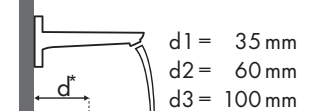

Açıklama

* = Lavabo armatür deliksiz istek üzerine mevcuttur

✓ = Önerilen kombinasyonlar | ● = Batarya deliği ile | ○ = Batarya deliği açılmış | ⊗ = Batarya deliksiz (delik açılmadan)