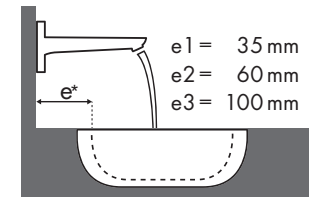

Hangi Hansgrohe bataryası hangi lavobaya uyar?

Duravit

Metris	Starck 3						
		500 x 260	490 x 365	650 x 485	700 x 490	850 x 485	1050 x 485
		○ # 075150..00	● # 030249..00 # 030256..00	● # 030065..00	● # 030470..00	● # 030480..00	● # 030410..00
	# 31088000	✓	✓				
	# 31166000	✓	✓				
	# 31080000	✓	✓	✓	✓	✓	✓
	# 31121000	✓	✓	✓	✓	✓	✓
	# 31084000	✓	✓	✓	✓	✓	✓
	# 31183000		✓	✓	✓	✓	✓
	# 31185000		✓	✓	✓	✓	✓
	# 31087000		✓	✓	✓	✓	✓
	# 31187000		✓	✓	✓	✓	✓
	# 31081000		✓	✓	✓	✓	✓
	# 31082000			✓	✓	✓	✓
	# 31184000			✓	✓	✓	✓

Açıklama