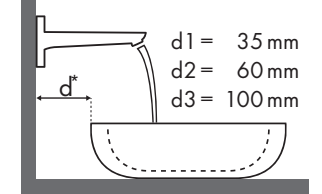

Hangi Hansgrohe bataryası hangi lavobaya uyar?

Duravit

Metris	Starck 3						
		500 x 260	490 x 365	650 x 485	700 x 490	850 x 485	1050 x 485
		○ # 075150..00	● # 030249..00 # 030256..00	● # 030065..00	● # 030470..00	● # 030480..00	● # 030410..00
	# 31088000	✓	✓				
	# 31166000	✓	✓				
	# 31080000	✓	✓	✓	✓	✓	✓
	# 31121000	✓	✓	✓	✓	✓	✓
	# 31084000	✓	✓	✓	✓	✓	✓
	# 31183000		✓	✓	✓	✓	✓
	# 31185000		✓	✓	✓	✓	✓
	# 31087000		✓	✓	✓	✓	✓
	# 31187000		✓	✓	✓	✓	✓
	# 31081000		✓	✓	✓	✓	✓
	# 31082000			✓	✓	✓	✓
	# 31184000			✓	✓	✓	✓

Açıklama