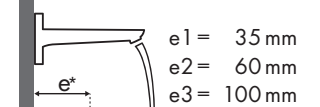

Açıklama

* = Lavabo armatür deliksiz istek üzerine mevcuttur

✓ = Önerilen kombinasyonlar | ● = Batarya deliği ile | ○ = Batarya deliği açılmış | ⊗ = Batarya deliksiz (delik açılmadan)