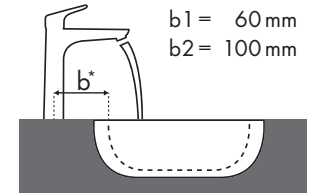

Hangi Hansgrohe bataryası hangi lavobaya uyar?

Laufen

My Life									
		470 x 380		750 x 480		750 x 530		650 x 440	
		●	⊗	●	⊗	●	⊗	●	⊗
Metris		#815942/104	#815942/109	#811946/104	#811946/109	#810946/104	#810946/109	#818944/104	#818944/109
Metris 100	#31088000	✓							
Metris 110	#31080000 #31121000	✓		✓		✓		✓	
Metris 200	#31183000	✓		✓		✓		✓	
Metris 230	#31087000			✓^{a1}		✓		✓	
Metris 260	#31082000			✓^{a2}		✓		✓^{a1}	
Metris 165 mm	#31085000		✓^{c1}						✓^{d1}
Metris 225 mm	#31086000		✓^{c1}	✓^{d1}		✓^{c1}			✓^{d2}

Açıklama