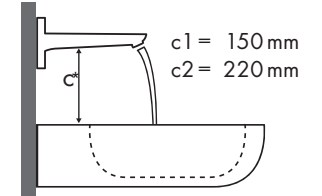

Hangi Hansgrohe bataryası hangi lavobaya uyar?

Duravit

Metris	Starck 3						
		500 x 260	490 x 365	650 x 485	700 x 490	850 x 485	1050 x 485
		○ # 075150..00	● # 030249..00 # 030256..00	● # 030065..00	● # 030470..00	● # 030480..00	● # 030410..00
	# 31088000	✓	✓				
	# 31166000	✓	✓				
	# 31080000	✓	✓	✓	✓	✓	✓
	# 31121000	✓	✓	✓	✓	✓	✓
	# 31084000	✓	✓	✓	✓	✓	✓
	# 31183000		✓	✓	✓	✓	✓
	# 31185000		✓	✓	✓	✓	✓
	# 31087000		✓	✓	✓	✓	✓
	# 31187000		✓	✓	✓	✓	✓
	# 31081000		✓	✓	✓	✓	✓
	# 31082000			✓	✓	✓	✓
	# 31184000			✓	✓	✓	✓

Açıklama