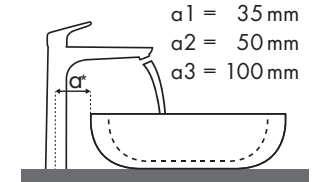

Hangi Hansgrohe bataryası hangi lavobaya uyar?

Duravit

Metris	Starck 3						
		500 x 260	490 x 365	650 x 485	700 x 490	850 x 485	1050 x 485
		○ # 075150..00	● # 030249..00 # 030256..00	● # 030065..00	● # 030470..00	● # 030480..00	● # 030410..00
	# 31088000	✓	✓				
	# 31166000	✓	✓				
	# 31080000	✓	✓	✓	✓	✓	✓
	# 31121000	✓	✓	✓	✓	✓	✓
	# 31084000	✓	✓	✓	✓	✓	✓
	# 31183000		✓	✓	✓	✓	✓
	# 31185000		✓	✓	✓	✓	✓
	# 31087000		✓	✓	✓	✓	✓
	# 31187000		✓	✓	✓	✓	✓
	# 31081000		✓	✓	✓	✓	✓
	# 31082000			✓	✓	✓	✓
	# 31184000			✓	✓	✓	✓

Açıklama