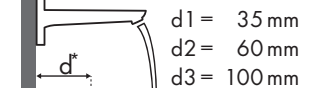

Hangi Hansgrohe bataryası hangi lavobaya uyar?

Villeroy & Boch

Sentique						
		450 x 360	650 x 500	555 x 450		
		●	●	●		
Metris		# 5322 45 XX	# 5322 46 XX	# 5143 65 XX	# 5143 66 XX	# 5146 55 XX
Metris 100						
	# 31088000	✓		✓		
	# 31186000	✓	✓	✓	✓	
	# 31166000					
Metris 110						
	# 31080000	✓		✓		✓
	# 31121000					
	# 31084000	✓	✓	✓	✓	✓
Metris 200						
	# 31183000			✓		✓
	# 31185000			✓	✓	✓
Metris 230						
	# 31087000			✓		✓
	# 31187000					
	# 31081000			✓	✓	✓
Metris 260						
	# 31082000			✓		
	# 31184000			✓	✓	

Villeroy & Boch

Subway 2.0											
		450 x 370	500 x 400	600 x 470	650 x 490	630 x 355					
		●	●	●	●	●	●				
Metris		# 7315 45 XX	# 7315 50 XX	# 7113 60 XX	# 7113 61 XX	# 7113 62 XX ⊗	# 7114 65 XX	# 7114 66 XX	# 7114 67 XX ⊗	# 4115 6R XX	# 4115 6R XX
Metris 100											
	# 31088000	✓	✓								
	# 31186000	✓	✓								✓
	# 31166000										
Metris 110											
	# 31080000	✓	✓	✓				✓			
	# 31121000										
	# 31084000	✓	✓	✓	✓		✓	✓		✓	
Metris 200											
	# 31183000			✓			✓				
	# 31185000			✓	✓		✓	✓			
Metris 230											
	# 31087000							✓			
	# 31187000								✓		
	# 31081000							✓	✓		
Metris 165 mm										✓c1	
	# 31085000										
Metris 225 mm										✓c1	
	# 31086000					✓c1			✓c1		

Açıklama