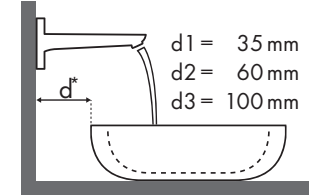

Hangi Hansgrohe bataryası hangi lavobaya uyar?

Duravit

New Darling						
	470 x 345	600 x 520	650 x 540	470 x 470	830 x 545	1030 x 545
	● # 073147.00	● # 262160.00	● # 262165.00	● # 049747.00	● # 049983.00	● # 049910.00
Metris						
Metris 100 	# 31088000	✓				
	# 31166000	✓				
Metris 110 	# 31080000	✓	✓	✓	✓	✓
	# 31121000	✓	✓	✓	✓	✓
	# 31084000	✓	✓	✓	✓	✓
Metris 200 	# 31183000		✓	✓	✓	
	# 31185000		✓	✓	✓	
Metris 230 	# 31087000		✓	✓	✓	✓
	# 31187000		✓	✓	✓	✓
	# 31081000		✓	✓	✓	✓
Metris 260 	# 31182000		✓	✓	✓	✓
	# 31184000		✓	✓	✓	✓

Açıklama