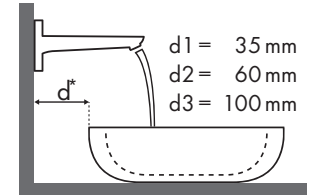

Hangi Hansgrohe bataryası hangi lavobaya uyar?

Laufen

My Life									
		470 x 380		750 x 480		750 x 530		650 x 440	
		●	⊗	●	⊗	●	⊗	●	⊗
Metris		#815942/104	#815942/109	#811946/104	#811946/109	#810946/104	#810946/109	#818944/104	#818944/109
Metris 100	#31088000	✓							
Metris 110	#31080000 #31121000	✓		✓		✓		✓	
Metris 200	#31183000	✓		✓		✓		✓	
Metris 230	#31087000			✓^{a1}		✓		✓	
Metris 260	#31082000			✓^{a2}		✓		✓^{a1}	
Metris 165 mm	#31085000		✓^{c1}						✓^{d1}
Metris 225 mm	#31086000		✓^{c1}	✓^{d1}		✓^{c1}			✓^{d2}

Açıklama