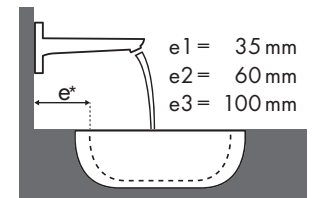

Hangi Hansgrohe bataryası hangi lavobaya uyar?

Laufen

My Life									
		470 x 380		750 x 480		750 x 530		650 x 440	
		●	⊗	●	⊗	●	⊗	●	⊗
Metris		#815942/104	#815942/109	#811946/104	#811946/109	#810946/104	#810946/109	#818944/104	#818944/109
Metris 100	#31088000	✓							
Metris 110	#31080000 #31121000	✓		✓		✓		✓	
Metris 200	#31183000	✓		✓		✓		✓	
Metris 230	#31087000			✓^{a1}		✓		✓	
Metris 260	#31082000			✓^{a2}		✓		✓^{a1}	
Metris 165 mm	#31085000		✓^{c1}						✓^{d1}
Metris 225 mm	#31086000		✓^{c1}	✓^{d1}		✓^{c1}			✓^{d2}

Açıklama