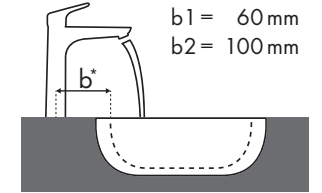

Hangi Hansgrohe bataryası hangi lavobaya uyar?

Duravit

Metris	Starck 3						
		500 x 260	490 x 365	650 x 485	700 x 490	850 x 485	1050 x 485
		○ # 075150..00	● # 030249..00 # 030256..00	● # 030065..00	● # 030470..00	● # 030480..00	● # 030410..00
	# 31088000	✓	✓				
	# 31166000	✓	✓				
	# 31080000	✓	✓	✓	✓	✓	✓
	# 31121000	✓	✓	✓	✓	✓	✓
	# 31084000	✓	✓	✓	✓	✓	✓
	# 31183000		✓	✓	✓	✓	✓
	# 31185000		✓	✓	✓	✓	✓
	# 31087000		✓	✓	✓	✓	✓
	# 31187000		✓	✓	✓	✓	✓
	# 31081000		✓	✓	✓	✓	✓
	# 31082000			✓	✓	✓	✓
	# 31184000			✓	✓	✓	✓

Açıklama