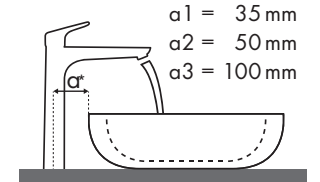

Hangi Hansgrohe bataryası hangi lavobaya uyar?

Laufen

My Life									
		470 x 380		750 x 480		750 x 530		650 x 440	
		●	⊗	●	⊗	●	⊗	●	⊗
Metris		#815942/104	#815942/109	#811946/104	#811946/109	#810946/104	#810946/109	#818944/104	#818944/109
Metris 100	#31088000	✓							
Metris 110	#31080000 #31121000	✓		✓		✓		✓	
Metris 200	#31183000	✓		✓		✓		✓	
Metris 230	#31087000			✓^{a1}		✓		✓	
Metris 260	#31082000			✓^{a2}		✓		✓^{a1}	
Metris 165 mm	#31085000		✓^{c1}						✓^{d1}
Metris 225 mm	#31086000		✓^{c1}	✓^{d1}		✓^{c1}			✓^{d2}

Açıklama