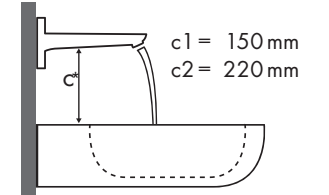

Hangi Hansgrohe bataryası hangi lavobaya uyar?

Duravit

New Darling						
	470 x 345	600 x 520	650 x 540	470 x 470	830 x 545	1030 x 545
	● # 073147.00	● # 262160.00	● # 262165.00	● # 049747.00	● # 049983.00	● # 049910.00
Metris						
Metris 100 	# 31088000	✓				
	# 31166000	✓				
Metris 110 	# 31080000	✓	✓	✓	✓	✓
	# 31121000	✓	✓	✓	✓	✓
	# 31084000	✓	✓	✓	✓	✓
Metris 200 	# 31183000		✓	✓	✓	
	# 31185000		✓	✓	✓	
Metris 230 	# 31087000		✓	✓	✓	✓
	# 31187000		✓	✓	✓	✓
	# 31081000		✓	✓	✓	✓
Metris 260 	# 31182000		✓	✓	✓	✓
	# 31184000		✓	✓	✓	✓

Açıklama