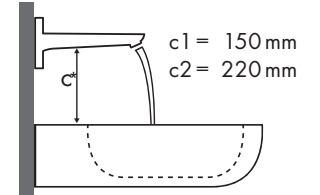

Hangi Hansgrohe bataryası hangi lavobaya uyar?

Laufen

My Life									
		470 x 380		750 x 480		750 x 530		650 x 440	
		●	⊗	●	⊗	●	⊗	●	⊗
Metris		#815942/104	#815942/109	#811946/104	#811946/109	#810946/104	#810946/109	#818944/104	#818944/109
Metris 100	#31088000	✓							
Metris 110	#31080000 #31121000	✓		✓		✓		✓	
Metris 200	#31183000	✓		✓		✓		✓	
Metris 230	#31087000			✓^{a1}		✓		✓	
Metris 260	#31082000			✓^{a2}		✓		✓^{a1}	
Metris 165 mm	#31085000		✓^{c1}						✓^{d1}
Metris 225 mm	#31086000		✓^{c1}	✓^{d1}		✓^{c1}			✓^{d2}

Açıklama