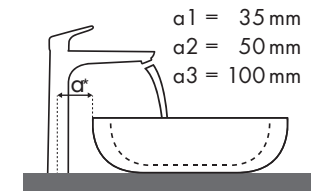

¿Qué grifería Hansgrohe va con cada lavabo?

Duravit

Starck 3							
		500 x 260	490 x 365	650 x 485	700 x 490	850 x 485	1050 x 485
		○	● ●	●	●	●	●
Metris		# 075150.00	# 030249.00 # 030256.00	# 030065.00	# 030470.00	# 030480.00	# 030410.00
	# 31088000	✓	✓				
	# 31166000	✓	✓				
	# 31080000	✓	✓	✓	✓	✓	✓
	# 31121000	✓	✓	✓	✓	✓	✓
	# 31084000	✓	✓	✓	✓	✓	✓
	# 31183000		✓	✓	✓	✓	✓
	# 31185000		✓	✓	✓	✓	✓
	# 31087000		✓	✓	✓	✓	✓
	# 31187000		✓	✓	✓	✓	✓
	# 31081000		✓	✓	✓	✓	✓
	# 31082000			✓	✓	✓	✓
	# 31184000			✓	✓	✓	✓

Legenda