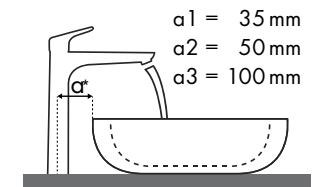

¿Qué grifería Hansgrohe va con cada lavabo?

Roca

		Java 560 x 475	Selene 510 x 395	Meridian 850 x 460	Diverta 470 x 440	Diverta 750 x 440	Ibis 440 x 310	Victoria 560 x 460	Victoria 650 x 510	The Gap 600 x 470	The Gap 650 x 470
Metris		● # 7327863000	⊗ # 7322307000	● # 32724D0000	● # 73271110	● # 3271100000	○ # 3208410010	● # 3253930000	● # 3253910000	● # 3274740000	● # 3274730000
Metris 100 	# 31088000	✓					✓	✓			
	# 31186000 # 31166000	✓					✓	✓			
Metris 110 	# 31080000 # 31074000 # 31121000	✓	✓^{a2}	✓	✓	✓	✓	✓	✓	✓	✓
	# 31084000	✓	✓^{a2}	✓	✓	✓	✓	✓	✓	✓	✓
Metris 200 	# 31183000	✓	✓^{a2}	✓	✓	✓	✓	✓	✓	✓	✓
	# 31185000	✓	✓^{a2}	✓	✓	✓	✓	✓	✓	✓	✓
Metris 230 	# 31087000 # 31187000	✓	✓^{a2}	✓				✓	✓	✓	✓
	# 31081000	✓	✓^{a2}	✓				✓	✓	✓	✓
Metris 260 	# 31082000		✓^{a2}					✓	✓		
	# 31184000		✓^{a2}					✓	✓		
Metris 165 mm 	# 31085000		✓^{c1} d2				✓^{c1}				
Metris 225 mm 	# 31086000		✓^{c1} d2								

Legenda