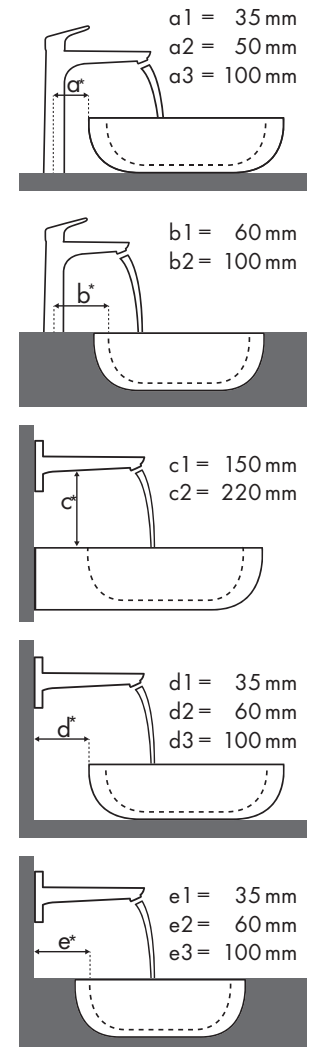

¿Qué grifería Hansgrohe va con cada lavabo?

Ideal Standard

Moments				
		500 x 375	650 x 515	900 x 515
		●	●	●
		# K 0718 xx	# K 0717 xx	# K 0715 xx
Metris				
	Metris 100 # 31088000	✓	✓	
	Metris 110 # 31080000 # 31121000	✓	✓	✓
	Metris 200 # 31183000		✓	✓
	Metris 230 # 31087000		✓	✓
	Metris 260 # 31082000		✓	

Ideal Standard

SimplyU						
		500 x 500	500 x 650	550 x 350		
		●	○	●	○	⊗
		# T 0997 xx	# T 0127 xx	# T 0156 xx	# T 0129 xx	# T 0126 xx
Metris						
	Metris 100 # 31088000	✓	✓	✓	✓	
	Metris 110 # 31080000 # 31121000	✓	✓	✓	✓	
	Metris 200 # 31183000	✓	✓	✓	✓	✓^{a2}
	Metris 230 # 31087000			✓	✓	
	Metris 260 # 31082000			✓	✓	✓^{a2}
	Metris 165 mm # 31085000			✓^{c1}		✓^{c1}_{d1}
	Metris 225 mm # 31086000			✓^{c1}		✓^{c1}_{d3}

Leyenda