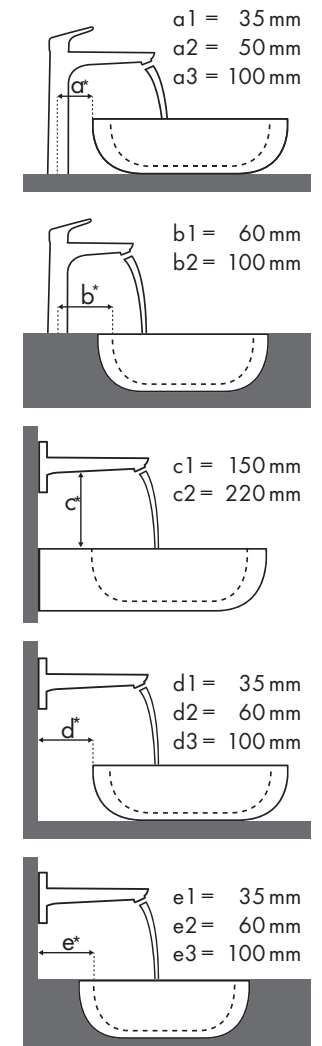

¿Qué grifería Hansgrohe va con cada lavabo?

Duravit

Vero																												
	250 x 450	500 x 250	485 x 315	595 x 465	550 x 465	850 x 490	1050 x 490	1250 x 490	600 x 470	800 x 470	1000 x 470	1200 x 470	500 x 380	600 x 380														
	●	●	⊗	●	●	●	●	●	●	●	●	●	⊗	●	⊗	⊗	⊗	⊗	⊗	⊗	⊗	⊗	⊗	⊗	⊗	⊗	⊗	
Metris	# 070225.00	# 070350.08 # 070350.09	# 070350.00 ○	# 033048.00 # 033048.22	# 045260.00	# 031555.00	# 032985.00	# 032910.00	# 032912.00	# 045460.00 # 045460.27	# 045460.41	# 045480.00 # 045480.27	# 045410.27	# 045410.28	# 045412.00	# 045412.60	# 045550.00	# 045560.00										
Metris 100	# 31088000	✓	✓	✓																								
	# 31166000	✓	✓	✓																								
Metris 110	# 31080000 # 31121000	✓	✓	✓	✓ b1	✓	✓	✓	✓	✓	✓	✓	✓	✓	✓	✓	✓	✓	✓	✓	✓	✓	✓	✓	✓	✓	✓	✓
	# 31084000	✓	✓	✓	✓ b1	✓	✓	✓	✓	✓	✓	✓	✓	✓	✓	✓	✓	✓	✓	✓	✓	✓	✓	✓	✓	✓	✓	✓
Metris 200	# 31183000				✓ b1	✓	✓	✓	✓	✓	✓	✓	✓	✓	✓	✓	✓	✓	✓	✓	✓	✓	✓	✓	✓	✓	✓	✓
	# 31185000				✓ b1	✓	✓	✓	✓	✓	✓	✓	✓	✓	✓	✓	✓	✓	✓	✓	✓	✓	✓	✓	✓	✓	✓	✓
Metris 230	# 31087000 # 31187000				✓ b1	✓	✓	✓	✓	✓	✓	✓	✓	✓	✓	✓	✓	✓	✓	✓	✓	✓	✓	✓	✓	✓	✓	✓
	# 31081000				✓ b1	✓	✓	✓	✓	✓	✓	✓	✓	✓	✓	✓	✓	✓	✓	✓	✓	✓	✓	✓	✓	✓	✓	✓
Metris 260	# 31082000				✓ b2																	✓	✓					
	# 31184000				✓ b2																		✓ a3	✓ a3				
Metris 165 mm	# 31085000				✓ c1 e2																		✓ c1	✓ c1	✓ c1	✓ c1		
Metris 225 mm	# 31086000				✓ c1 e3																	✓ c1	✓ c1	✓ c1	✓ c1	✓ c1		

Legenda