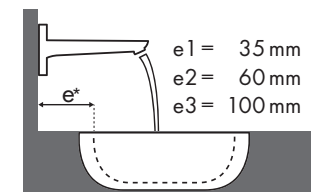

¿Qué grifería Hansgrohe va con cada lavabo?

Duravit

Starck 3							
		500 x 260	490 x 365	650 x 485	700 x 490	850 x 485	1050 x 485
		○	● ●	●	●	●	●
Metris		# 075150.00	# 030249.00 # 030256.00	# 030065.00	# 030470.00	# 030480.00	# 030410.00
	# 31088000	✓	✓				
	# 31166000	✓	✓				
	# 31080000	✓	✓	✓	✓	✓	✓
	# 31121000	✓	✓	✓	✓	✓	✓
	# 31084000	✓	✓	✓	✓	✓	✓
	# 31183000		✓	✓	✓	✓	✓
	# 31185000		✓	✓	✓	✓	✓
	# 31087000		✓	✓	✓	✓	✓
	# 31187000		✓	✓	✓	✓	✓
	# 31081000		✓	✓	✓	✓	✓
	# 31082000			✓	✓	✓	✓
	# 31184000			✓	✓	✓	✓

Legenda