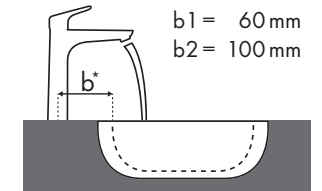

¿Qué grifería Hansgrohe va con cada lavabo?

Duravit

Starck 3							
		500 x 260	490 x 365	650 x 485	700 x 490	850 x 485	1050 x 485
		○	● ●	●	●	●	●
Metris		# 075150.00	# 030249.00 # 030256.00	# 030065.00	# 030470.00	# 030480.00	# 030410.00
	# 31088000	✓	✓				
	# 31166000	✓	✓				
	# 31080000	✓	✓	✓	✓	✓	✓
	# 31121000	✓	✓	✓	✓	✓	✓
	# 31084000	✓	✓	✓	✓	✓	✓
	# 31183000		✓	✓	✓	✓	✓
	# 31185000		✓	✓	✓	✓	✓
	# 31087000		✓	✓	✓	✓	✓
	# 31187000		✓	✓	✓	✓	✓
	# 31081000		✓	✓	✓	✓	✓
	# 31082000			✓	✓	✓	✓
	# 31184000			✓	✓	✓	✓

Legenda