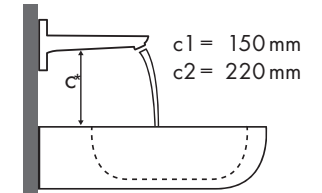

¿Qué grifería Hansgrohe va con cada lavabo?

Duravit

Starck 3							
		500 x 260	490 x 365	650 x 485	700 x 490	850 x 485	1050 x 485
		○	● ●	●	●	●	●
Metris		# 075150.00	# 030249.00 # 030256.00	# 030065.00	# 030470.00	# 030480.00	# 030410.00
	# 31088000	✓	✓				
	# 31166000	✓	✓				
	# 31080000	✓	✓	✓	✓	✓	✓
	# 31121000	✓	✓	✓	✓	✓	✓
	# 31084000	✓	✓	✓	✓	✓	✓
	# 31183000		✓	✓	✓	✓	✓
	# 31185000		✓	✓	✓	✓	✓
	# 31087000		✓	✓	✓	✓	✓
	# 31187000		✓	✓	✓	✓	✓
	# 31081000		✓	✓	✓	✓	✓
	# 31082000			✓	✓	✓	✓
	# 31184000			✓	✓	✓	✓

Legenda