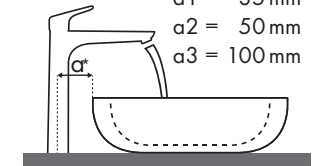

Leyenda

¿Qué grifería Hansgrohe va con cada lavabo?

Keramik

Renova Nr. 1 Plan																			
	400 x 250		600 x 480		650 x 480				750 x 480	600 x 480	650 x 480	850 x 480	1000 x 480	850 x 480		1000 x 480			
	●	●	●	●	●	●	⊗	⊗	●	●	●	●	●	●	●	●	●		
Metris	# 272140	# 272142	# 222260	# 222262	# 222265	# 222267	# 222268	# 222266	# 122175 # 122180	# 225160	# 225165	# 125185	# 125100	# 122185	# 122187	# 122188	# 122186	# 122100	# 122102
Metris 100	# 31088000	✓																	
	# 31166000	✓	✓																
Metris 110	# 31080000	✓		✓		✓			✓	✓	✓	✓	✓	✓					✓
	# 31121000	✓		✓		✓			✓	✓	✓	✓	✓	✓	✓				✓
Metris 200	# 31084000	✓	✓	✓	✓	✓	✓		✓	✓	✓	✓	✓	✓	✓			✓	✓
	# 31183000			✓		✓			✓	✓	✓	✓	✓	✓	✓			✓	✓
Metris 230	# 31185000			✓	✓	✓	✓		✓	✓	✓	✓	✓	✓	✓			✓	✓
	# 31087000			✓		✓			✓	✓	✓	✓	✓	✓	✓			✓	
Metris 260	# 31187000			✓		✓			✓	✓	✓	✓	✓	✓	✓			✓	
	# 31081000			✓	✓	✓	✓		✓	✓	✓	✓	✓	✓	✓	✓		✓	✓
Metris 165 mm	# 31082000					✓			✓	✓	✓	✓	✓	✓	✓			✓	
	# 31184000					✓	✓		✓	✓	✓	✓	✓	✓	✓			✓	✓
Metris 225 mm	# 31085000							✓ c1	✓ c1							✓ c1	✓ c1		
	# 31086000							✓ c1	✓ c1							✓ c1	✓ c1		

Legenda

a1 = 35 mm
a2 = 50 mm
a3 = 100 mm

b1 = 60 mm
b2 = 100 mm

c1 = 150 mm
c2 = 220 mm

d1 = 35 mm
d2 = 60 mm
d3 = 100 mm

e1 = 35 mm
e2 = 60 mm
e3 = 100 mm

¿Qué grifería Hansgrohe va con cada lavabo?

Keramag