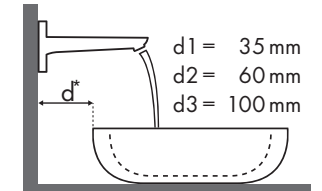

¿Qué grifería Hansgrohe va con cada lavabo?

Duravit

Starck 3							
		500 x 260	490 x 365	650 x 485	700 x 490	850 x 485	1050 x 485
		○	● ●	●	●	●	●
Metris		# 075150.00	# 030249.00 # 030256.00	# 030065.00	# 030470.00	# 030480.00	# 030410.00
	# 31088000	✓	✓				
	# 31166000	✓	✓				
	# 31080000	✓	✓	✓	✓	✓	✓
	# 31121000	✓	✓	✓	✓	✓	✓
	# 31084000	✓	✓	✓	✓	✓	✓
	# 31183000		✓	✓	✓	✓	✓
	# 31185000		✓	✓	✓	✓	✓
	# 31087000		✓	✓	✓	✓	✓
	# 31187000		✓	✓	✓	✓	✓
	# 31081000		✓	✓	✓	✓	✓
	# 31082000			✓	✓	✓	✓
	# 31184000			✓	✓	✓	✓

Legenda