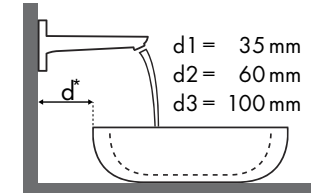

¿Qué grifería Hansgrohe va con cada lavabo?

Roca

		Java 560 x 475	Selene 510 x 395	Meridian 850 x 460	Diverta 470 x 440	Diverta 750 x 440	Ibis 440 x 310	Victoria 560 x 460	Victoria 650 x 510	The Gap 600 x 470	The Gap 650 x 470
Metris		● # 7327863000	⊗ # 7322307000	● # 32724D0000	● # 73271110	● # 3271100000	○ # 3208410010	● # 3253930000	● # 3253910000	● # 3274740000	● # 3274730000
Metris 100 	# 31088000	✓					✓	✓			
	# 31186000 # 31166000	✓					✓	✓			
Metris 110 	# 31080000 # 31074000 # 31121000	✓	✓^{a2}	✓	✓	✓	✓	✓	✓	✓	✓
	# 31084000	✓	✓^{a2}	✓	✓	✓	✓	✓	✓	✓	✓
Metris 200 	# 31183000	✓	✓^{a2}	✓	✓	✓	✓	✓	✓	✓	✓
	# 31185000	✓	✓^{a2}	✓	✓	✓	✓	✓	✓	✓	✓
Metris 230 	# 31087000 # 31187000	✓	✓^{a2}	✓				✓	✓	✓	✓
	# 31081000	✓	✓^{a2}	✓				✓	✓	✓	✓
Metris 260 	# 31082000		✓^{a2}					✓	✓		
	# 31184000		✓^{a2}					✓	✓		
Metris 165 mm 	# 31085000		✓^{c1} d2				✓^{c1}				
Metris 225 mm 	# 31086000		✓^{c1} d2								

Legenda