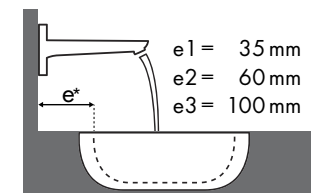

¿Qué grifería Hansgrohe va con cada lavabo?

Roca

		Java 560 x 475	Selene 510 x 395	Meridian 850 x 460	Diverta 470 x 440	Diverta 750 x 440	Ibis 440 x 310	Victoria 560 x 460	Victoria 650 x 510	The Gap 600 x 470	The Gap 650 x 470
Metris		● # 7327863000	⊗ # 7322307000	● # 32724D0000	● # 73271110	● # 3271100000	○ # 3208410010	● # 3253930000	● # 3253910000	● # 3274740000	● # 3274730000
Metris 100 	# 31088000	✓					✓	✓			
	# 31186000 # 31166000	✓					✓	✓			
Metris 110 	# 31080000 # 31074000 # 31121000	✓	✓^{a2}	✓	✓	✓	✓	✓	✓	✓	✓
	# 31084000	✓	✓^{a2}	✓	✓	✓	✓	✓	✓	✓	✓
Metris 200 	# 31183000	✓	✓^{a2}	✓	✓	✓	✓	✓	✓	✓	✓
	# 31185000	✓	✓^{a2}	✓	✓	✓	✓	✓	✓	✓	✓
Metris 230 	# 31087000 # 31187000	✓	✓^{a2}	✓				✓	✓	✓	✓
	# 31081000	✓	✓^{a2}	✓				✓	✓	✓	✓
Metris 260 	# 31082000		✓^{a2}					✓	✓		
	# 31184000		✓^{a2}					✓	✓		
Metris 165 mm 	# 31085000		✓^{c1} d2				✓^{c1}				
Metris 225 mm 	# 31086000		✓^{c1} d2								

Legenda