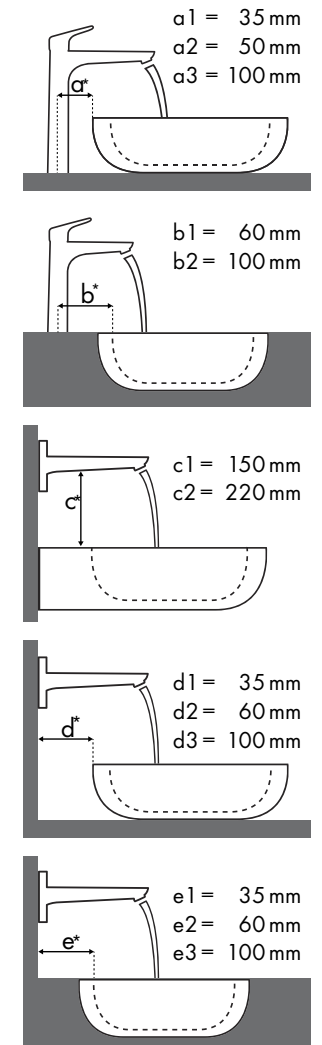

Welche Hansgrohe Armatur passt zu welchem Waschbecken?

Roca

		Java 560 x 475	Selene 510 x 395	Meridian 850 x 460	Diverta 470 x 440	Diverta 750 x 440	Ibis 440 x 310	Victoria 560 x 460	Victoria 650 x 510	The Gap 600 x 470	The Gap 650 x 470
Metris		● # 7327863000	⊗ # 7322307000	● # 32724D0000	● # 73271110	● # 3271100000	○ # 3208410010	● # 3253930000	● # 3253910000	● # 3274740000	● # 3274730000
Metris 100 	# 31088000	✓					✓	✓			
	# 31186000 # 31166000	✓					✓	✓			
Metris 110 	# 31080000 # 31074000 # 31121000	✓	✓^{a2}	✓	✓	✓	✓	✓	✓	✓	✓
	# 31084000	✓	✓^{a2}	✓	✓	✓	✓	✓	✓	✓	✓
Metris 200 	# 31183000	✓	✓^{a2}	✓	✓	✓	✓	✓	✓	✓	✓
	# 31185000	✓	✓^{a2}	✓	✓	✓	✓	✓	✓	✓	✓
Metris 230 	# 31087000 # 31187000	✓	✓^{a2}	✓				✓	✓	✓	✓
	# 31081000	✓	✓^{a2}	✓				✓	✓	✓	✓
Metris 260 	# 31082000		✓^{a2}					✓	✓		
	# 31184000		✓^{a2}					✓	✓		
Metris 165 mm 	# 31085000		✓^{c1} d2				✓^{c1}				
Metris 225 mm 	# 31086000		✓^{c1} d2								

Legende