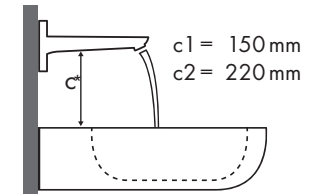

Welche Hansgrohe Armatur passt zu welchem Waschbecken?

Duravit

Starck 3							
		500 x 260	490 x 365	650 x 485	700 x 490	850 x 485	1050 x 485
		○ # 075150..00	● # 030249..00 # 030256..00	● # 030065..00	● # 030470..00	● # 030480..00	● # 030410..00
Metris							
	Metris 100						
	# 31088000	✓	✓				
	# 31166000	✓	✓				
	Metris 110						
	# 31080000	✓	✓	✓	✓	✓	✓
	# 31121000	✓	✓	✓	✓	✓	✓
	# 31084000	✓	✓	✓	✓	✓	✓
	Metris 200						
	# 31183000		✓	✓	✓	✓	✓
	# 31185000		✓	✓	✓	✓	✓
	Metris 230						
	# 31087000		✓	✓	✓	✓	✓
	# 31187000		✓	✓	✓	✓	✓
	# 31081000		✓	✓	✓	✓	✓
	Metris 260						
	# 31082000			✓	✓	✓	✓
	# 31184000			✓	✓	✓	✓

Legende