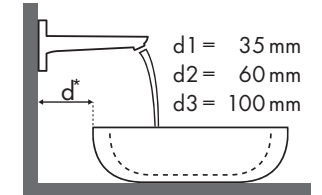

Welche Hansgrohe Armatur passt zu welchem Waschbecken?

Duravit

Starck 3							
		500 x 260	490 x 365	650 x 485	700 x 490	850 x 485	1050 x 485
		○ # 075150..00	● # 030249..00 # 030256..00	● # 030065..00	● # 030470..00	● # 030480..00	● # 030410..00
Metris							
	Metris 100						
	# 31088000	✓	✓				
	# 31166000	✓	✓				
	Metris 110						
	# 31080000	✓	✓	✓	✓	✓	✓
	# 31121000	✓	✓	✓	✓	✓	✓
	# 31084000	✓	✓	✓	✓	✓	✓
	Metris 200						
	# 31183000		✓	✓	✓	✓	✓
	# 31185000		✓	✓	✓	✓	✓
	Metris 230						
	# 31087000		✓	✓	✓	✓	✓
	# 31187000		✓	✓	✓	✓	✓
	# 31081000		✓	✓	✓	✓	✓
	Metris 260						
	# 31082000			✓	✓	✓	✓
	# 31184000			✓	✓	✓	✓

Legende