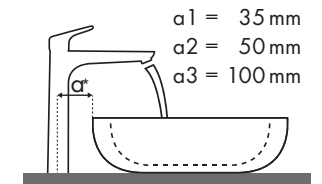

Welche Hansgrohe Armatur passt zu welchem Waschbecken?

Duravit

Starck 3							
		500 x 260	490 x 365	650 x 485	700 x 490	850 x 485	1050 x 485
		○ # 075150..00	● # 030249..00 # 030256..00	● # 030065..00	● # 030470..00	● # 030480..00	● # 030410..00
Metris							
	Metris 100						
	# 31088000	✓	✓				
	# 31166000	✓	✓				
	Metris 110						
	# 31080000	✓	✓	✓	✓	✓	✓
	# 31121000	✓	✓	✓	✓	✓	✓
	# 31084000	✓	✓	✓	✓	✓	✓
	Metris 200						
	# 31183000		✓	✓	✓	✓	✓
	# 31185000		✓	✓	✓	✓	✓
	Metris 230						
	# 31087000		✓	✓	✓	✓	✓
	# 31187000		✓	✓	✓	✓	✓
	# 31081000		✓	✓	✓	✓	✓
	Metris 260						
	# 31082000			✓	✓	✓	✓
	# 31184000			✓	✓	✓	✓

Legende