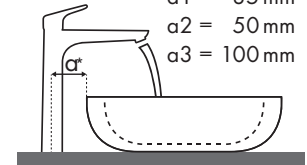

Legende

Welche Hansgrohe Armatur passt zu welchem Waschbecken?

Keramik

Renova Nr. 1 Plan																			
	400 x 250		600 x 480		650 x 480				750 x 480	600 x 480	650 x 480	850 x 480	1000 x 480	850 x 480		1000 x 480			
	● # 272140	● # 272142	● # 222260	● # 222262	● # 222265	● # 222267	⊗ # 222268	⊗ # 222266	● # 122175 # 122180	● # 225160	● # 225165	● # 125185	● # 125100	● # 122185	● # 122187	⊗ # 122188	⊗ # 122186	● # 122100	● # 122102
Metris 100 	# 31088000	✓																	
	# 31166000	✓	✓																
Metris 110 	# 31080000	✓		✓		✓			✓	✓	✓	✓	✓						✓
	# 31121000	✓																	
	# 31084000	✓	✓	✓	✓	✓	✓		✓	✓	✓	✓	✓	✓	✓			✓	✓
Metris 200 	# 31183000			✓		✓			✓	✓	✓	✓	✓	✓					✓
	# 31185000			✓	✓	✓	✓		✓	✓	✓	✓	✓	✓	✓				✓
Metris 230 	# 31087000			✓		✓			✓	✓	✓	✓	✓	✓					✓
	# 31187000																		
	# 31081000			✓	✓	✓	✓		✓	✓	✓	✓	✓	✓	✓			✓	✓
Metris 260 	# 31082000					✓			✓	✓	✓	✓	✓	✓					✓
	# 31184000					✓	✓		✓	✓	✓	✓	✓	✓	✓				✓
Metris 165 mm 	# 31085000							✓ c1	✓ c1						✓ c1	✓ c1			
Metris 225 mm 	# 31086000							✓ c1	✓ c1						✓ c1	✓ c1			

Legende

a1 = 35 mm
a2 = 50 mm
a3 = 100 mm

b1 = 60 mm
b2 = 100 mm

c1 = 150 mm
c2 = 220 mm

d1 = 35 mm
d2 = 60 mm
d3 = 100 mm

e1 = 35 mm
e2 = 60 mm
e3 = 100 mm

Welche Hansgrohe Armatur passt zu welchem Waschbecken?