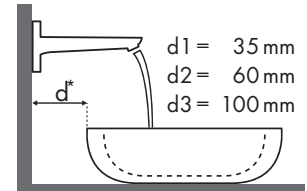

Legende

Welche Hansgrohe Armatur passt zu welchem Waschbecken?

Keramik

Renova Nr. 1 Plan																			
	400 x 250		600 x 480		650 x 480				750 x 480	600 x 480	650 x 480	850 x 480	1000 x 480	850 x 480		1000 x 480			
	● # 272140	● # 272142	● # 222260	● # 222262	● # 222265	● # 222267	⊗ # 222268	⊗ # 222266	● # 122175 # 122180	● # 225160	● # 225165	● # 125185	● # 125100	● # 122185	● # 122187	⊗ # 122188	⊗ # 122186	● # 122100	● # 122102
Metris 100 	# 31088000	✓																	
	# 31166000	✓	✓																
Metris 110 	# 31080000	✓		✓		✓			✓	✓	✓	✓	✓						✓
	# 31121000	✓																	
	# 31084000	✓	✓	✓	✓	✓	✓		✓	✓	✓	✓	✓	✓	✓			✓	✓
Metris 200 	# 31183000			✓		✓			✓	✓	✓	✓	✓	✓					✓
	# 31185000			✓	✓	✓	✓		✓	✓	✓	✓	✓	✓	✓				✓
Metris 230 	# 31087000			✓		✓			✓	✓	✓	✓	✓	✓					✓
	# 31187000																		
	# 31081000			✓	✓	✓	✓		✓	✓	✓	✓	✓	✓	✓			✓	✓
Metris 260 	# 31082000					✓			✓	✓	✓	✓	✓	✓					✓
	# 31184000					✓	✓		✓	✓	✓	✓	✓	✓	✓				✓
Metris 165 mm 	# 31085000							✓ c1	✓ c1						✓ c1	✓ c1			
Metris 225 mm 	# 31086000							✓ c1	✓ c1						✓ c1	✓ c1			

Legende

a1 = 35 mm
a2 = 50 mm
a3 = 100 mm

b1 = 60 mm
b2 = 100 mm

c1 = 150 mm
c2 = 220 mm

d1 = 35 mm
d2 = 60 mm
d3 = 100 mm

e1 = 35 mm
e2 = 60 mm
e3 = 100 mm

Welche Hansgrohe Armatur passt zu welchem Waschbecken?