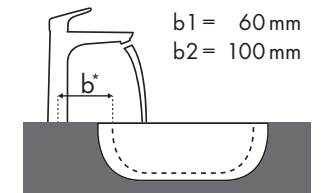

Welche Hansgrohe Armatur passt zu welchem Waschbecken?

Duravit

Starck 3							
		500 x 260	490 x 365	650 x 485	700 x 490	850 x 485	1050 x 485
		○ # 075150..00	● # 030249..00 # 030256..00	● # 030065..00	● # 030470..00	● # 030480..00	● # 030410..00
Metris							
	Metris 100						
	# 31088000	✓	✓				
	# 31166000	✓	✓				
	Metris 110						
	# 31080000	✓	✓	✓	✓	✓	✓
	# 31121000	✓	✓	✓	✓	✓	✓
	# 31084000	✓	✓	✓	✓	✓	✓
	Metris 200						
	# 31183000		✓	✓	✓	✓	✓
	# 31185000		✓	✓	✓	✓	✓
	Metris 230						
	# 31087000		✓	✓	✓	✓	✓
	# 31187000		✓	✓	✓	✓	✓
	# 31081000		✓	✓	✓	✓	✓
	Metris 260						
	# 31082000			✓	✓	✓	✓
	# 31184000			✓	✓	✓	✓

Legende