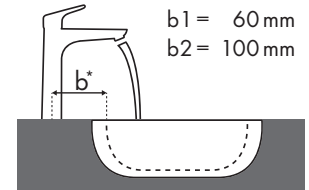

Legende

Welche Hansgrohe Armatur passt zu welchem Waschbecken?

Duravit

Vero																												
	250 x 450	500 x 250	485 x 315	595 x 465	550 x 465	850 x 490	1050 x 490	1250 x 490	600 x 470	800 x 470	1000 x 470	1200 x 470	500 x 380	600 x 380														
	●	●	⊗	●	●	●	●	●	●	●	●	●	⊗	●	⊗	⊗	⊗	⊗	⊗	⊗	⊗	⊗	⊗	⊗	⊗	⊗	⊗	
Metris	# 070225..00	# 070350..08 # 070350..09	# 070350..00 ○	# 033048..00 # 033048..22	# 045260..00	# 031555..00	# 032985..00	# 032910..00	# 032912..00	# 045460..00 # 045460..27	# 045460..41	# 045480..00 # 045480..27	# 045410..27	# 045410..28	# 045412..00	# 045412..60	# 045550..00	# 045560..00										
	# 31088000	✓	✓	✓																								
	# 31166000	✓	✓	✓																								
	# 31080000	✓	✓	✓	✓ b1	✓	✓	✓	✓	✓	✓	✓	✓	✓	✓	✓	✓	✓	✓	✓	✓	✓	✓	✓	✓	✓	✓	✓
	# 31121000	✓	✓	✓	✓ b1	✓	✓	✓	✓	✓	✓	✓	✓	✓	✓	✓	✓	✓	✓	✓	✓	✓	✓	✓	✓	✓	✓	✓
	# 31183000				✓ b1	✓	✓	✓	✓	✓	✓	✓	✓	✓	✓	✓	✓	✓	✓	✓	✓	✓	✓	✓	✓	✓	✓	✓
	# 31185000				✓ b1	✓	✓	✓	✓	✓	✓	✓	✓	✓	✓	✓	✓	✓	✓	✓	✓	✓	✓	✓	✓	✓	✓	✓
	# 31087000				✓ b1	✓	✓	✓	✓	✓	✓	✓	✓	✓	✓	✓	✓	✓	✓	✓	✓	✓	✓	✓	✓	✓	✓	✓
	# 31187000				✓ b1	✓	✓	✓	✓	✓	✓	✓	✓	✓	✓	✓	✓	✓	✓	✓	✓	✓	✓	✓	✓	✓	✓	✓
	# 31082000				✓ b2																							
	# 31184000				✓ b2																				✓ a3	✓ a3		
	# 31085000				✓ c1 e2																				✓ c1 d2	✓ c1 d2		
	# 31086000				✓ c1 e3																				✓ c1	✓ c1	✓ c1 d3	✓ c1 d3

Legende

a1 = 35 mm
a2 = 50 mm
a3 = 100 mm

b1 = 60 mm
b2 = 100 mm

c1 = 150 mm
c2 = 220 mm

d1 = 35 mm
d2 = 60 mm
d3 = 100 mm

e1 = 35 mm
e2 = 60 mm
e3 = 100 mm

Welche Hansgrohe Armatur passt zu welchem Waschbecken?