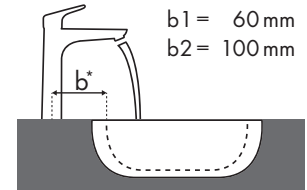

Legende

Welche Hansgrohe Armatur passt zu welchem Waschbecken?

Keramik

Renova Nr. 1 Plan																			
	400 x 250		600 x 480		650 x 480				750 x 480	600 x 480	650 x 480	850 x 480	1000 x 480	850 x 480		1000 x 480			
	● # 272140	● # 272142	● # 222260	● # 222262	● # 222265	● # 222267	⊗ # 222268	⊗ # 222266	● # 122175 # 122180	● # 225160	● # 225165	● # 125185	● # 125100	● # 122185	● # 122187	⊗ # 122188	⊗ # 122186	● # 122100	● # 122102
Metris 100 	# 31088000	✓																	
	# 31166000	✓	✓																
Metris 110 	# 31080000	✓		✓		✓			✓	✓	✓	✓	✓						✓
	# 31121000	✓																	
	# 31084000	✓	✓	✓	✓	✓	✓		✓	✓	✓	✓	✓	✓	✓			✓	✓
Metris 200 	# 31183000			✓		✓			✓	✓	✓	✓	✓	✓					✓
	# 31185000			✓	✓	✓	✓		✓	✓	✓	✓	✓	✓	✓				✓
Metris 230 	# 31087000			✓		✓			✓	✓	✓	✓	✓	✓					✓
	# 31187000																		
	# 31081000			✓	✓	✓	✓		✓	✓	✓	✓	✓	✓	✓			✓	✓
Metris 260 	# 31082000					✓			✓	✓	✓	✓	✓	✓					✓
	# 31184000					✓	✓		✓	✓	✓	✓	✓	✓	✓				✓
Metris 165 mm 	# 31085000							✓ c1	✓ c1						✓ c1	✓ c1			
Metris 225 mm 	# 31086000							✓ c1	✓ c1						✓ c1	✓ c1			

Legende

a1 = 35 mm
a2 = 50 mm
a3 = 100 mm

b1 = 60 mm
b2 = 100 mm

c1 = 150 mm
c2 = 220 mm

d1 = 35 mm
d2 = 60 mm
d3 = 100 mm

e1 = 35 mm
e2 = 60 mm
e3 = 100 mm

Welche Hansgrohe Armatur passt zu welchem Waschbecken?