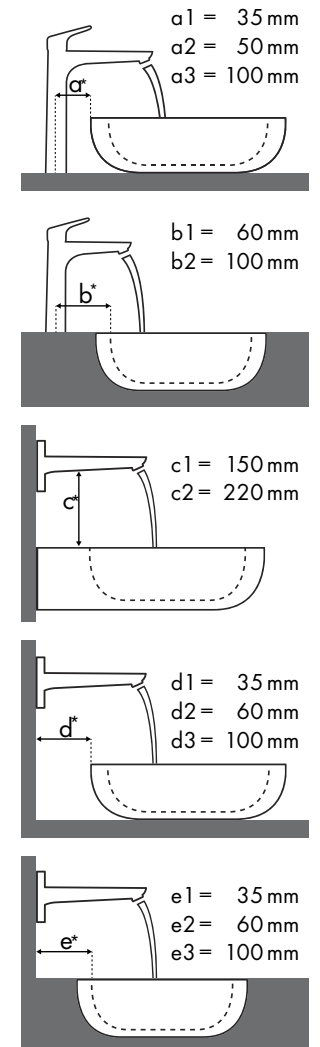

Welche Hansgrohe Armatur passt zu welchem Waschbecken?

Gala

		600 x 450	600 x 475	800 x 475	800 x 475	800 x 475
		●	●	●	●	●
Metris		# 2701001..00	# 1302001..00	# 1301001..00	# 2605001..00	# 2604001..00
Metris 100		# 31186000 # 31166000	✓			
Metris 110		# 31080000 # 31074000 # 31121000 # 31084000	✓		✓	✓
Metris 200		# 31183000 # 31185000	✓	✓	✓	✓
Metris 230		# 31087000 # 31187000 # 31081000	✓	✓	✓	✓
Metris 260		# 31082000 # 31184000		✓	✓	✓

Legende