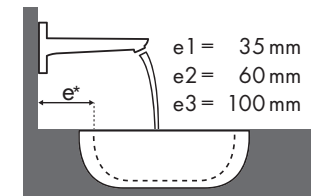

Welche Hansgrohe Armatur passt zu welchem Waschbecken?

Duravit

Starck 3							
		500 x 260	490 x 365	650 x 485	700 x 490	850 x 485	1050 x 485
		○ # 075150..00	● # 030249..00 # 030256..00	● # 030065..00	● # 030470..00	● # 030480..00	● # 030410..00
Metris							
	Metris 100						
	# 31088000	✓	✓				
	# 31166000	✓	✓				
	Metris 110						
	# 31080000	✓	✓	✓	✓	✓	✓
	# 31121000	✓	✓	✓	✓	✓	✓
	# 31084000	✓	✓	✓	✓	✓	✓
	Metris 200						
	# 31183000		✓	✓	✓	✓	✓
	# 31185000		✓	✓	✓	✓	✓
	Metris 230						
	# 31087000		✓	✓	✓	✓	✓
	# 31187000		✓	✓	✓	✓	✓
	# 31081000		✓	✓	✓	✓	✓
	Metris 260						
	# 31082000			✓	✓	✓	✓
	# 31184000			✓	✓	✓	✓

Legende