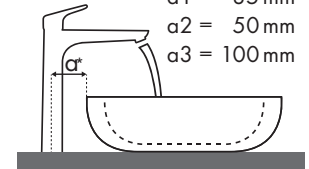

Legende

Welche Hansgrohe Armatur passt zu welchem Waschbecken?

Duravit

Vero																												
	250 x 450	500 x 250	485 x 315	595 x 465	550 x 465	850 x 490	1050 x 490	1250 x 490	600 x 470	800 x 470	1000 x 470	1200 x 470	500 x 380	600 x 380														
	●	●	⊗	●	●	●	●	●	●	●	●	●	⊗	●	⊗	⊗	⊗	⊗	⊗	⊗	⊗	⊗	⊗	⊗	⊗	⊗	⊗	
Metris	# 070225..00	# 070350..08 # 070350..09	# 070350..00 ○	# 033048..00 # 033048..22	# 045260..00	# 031555..00	# 032985..00	# 032910..00	# 032912..00	# 045460..00 # 045460..27	# 045460..41	# 045480..00 # 045480..27	# 045410..27	# 045410..28	# 045412..00	# 045412..60	# 045550..00	# 045560..00										
	# 31088000	✓	✓	✓																								
	# 31166000	✓	✓	✓																								
	# 31080000	✓	✓	✓	✓ b1	✓	✓	✓	✓	✓	✓	✓	✓	✓	✓	✓	✓	✓	✓	✓	✓	✓	✓	✓	✓	✓	✓	✓
	# 31121000	✓	✓	✓	✓ b1	✓	✓	✓	✓	✓	✓	✓	✓	✓	✓	✓	✓	✓	✓	✓	✓	✓	✓	✓	✓	✓	✓	✓
	# 31183000				✓ b1	✓	✓	✓	✓	✓	✓	✓	✓	✓	✓	✓	✓	✓	✓	✓	✓	✓	✓	✓	✓	✓	✓	✓
	# 31185000				✓ b1	✓	✓	✓	✓	✓	✓	✓	✓	✓	✓	✓	✓	✓	✓	✓	✓	✓	✓	✓	✓	✓	✓	✓
	# 31087000				✓ b1	✓	✓	✓	✓	✓	✓	✓	✓	✓	✓	✓	✓	✓	✓	✓	✓	✓	✓	✓	✓	✓	✓	✓
	# 31187000				✓ b1	✓	✓	✓	✓	✓	✓	✓	✓	✓	✓	✓	✓	✓	✓	✓	✓	✓	✓	✓	✓	✓	✓	✓
	# 31082000				✓ b2																							
	# 31184000				✓ b2																				✓ a3	✓ a3		
	# 31085000				✓ c1 e2																				✓ c1 d2	✓ c1 d2		
	# 31086000				✓ c1 e3																				✓ c1	✓ c1	✓ c1 d3	✓ c1 d3

Legende

a1 = 35 mm
a2 = 50 mm
a3 = 100 mm

b1 = 60 mm
b2 = 100 mm

c1 = 150 mm
c2 = 220 mm

d1 = 35 mm
d2 = 60 mm
d3 = 100 mm

e1 = 35 mm
e2 = 60 mm
e3 = 100 mm

Welche Hansgrohe Armatur passt zu welchem Waschbecken?