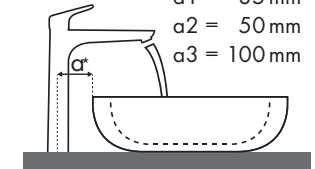

Legende

Welche Hansgrohe Armatur passt zu welchem Waschbecken?

Duravit

Vero																													
	250 x 450	500 x 250	485 x 315	595 x 465	550 x 465	850 x 490	1050 x 490	1250 x 490	600 x 470	800 x 470	1000 x 470	1200 x 470	500 x 380	600 x 380															
	●	●	⊗	●	●	●	●	●	●	●	●	●	⊗	●	⊗	●	⊗	●	⊗	●	⊗	●	⊗	●	⊗	●	⊗	●	⊗
Metris	# 070225.00	# 070350.08 # 070350.09	# 070350.00 ○	# 033048.00 # 033048.22	# 045260.00	# 031555.00	# 032985.00	# 032910.00	# 032912.00	# 045460.00 # 045460.27	# 045460.41	# 045480.00 # 045480.27	# 045410.27	# 045410.28	# 045412.00	# 045412.60	# 045550.00	# 045560.00											
Metris 100		# 31088000 # 31166000	✓ ✓ ✓																										
Metris 110		# 31080000 # 31121000 # 31084000	✓ ✓ ✓	✓ b1 ✓ b1	✓ ✓	✓ ✓	✓ ✓	✓ ✓	✓ ✓	✓ ✓	✓ ✓	✓ ✓	✓ ✓	✓ ✓	✓ ✓	✓ ✓													
Metris 200		# 31183000 # 31185000		✓ b1 ✓ b1	✓ ✓	✓ ✓	✓ ✓	✓ ✓	✓ ✓	✓ ✓	✓ ✓	✓ ✓	✓ ✓	✓ ✓	✓ ✓														
Metris 230		# 31087000 # 31187000 # 31081000		✓ b1 ✓ b1	✓ ✓	✓ ✓	✓ ✓	✓ ✓	✓ ✓	✓ ✓	✓ ✓	✓ ✓	✓ ✓	✓ ✓	✓ ✓														
Metris 260		# 31082000 # 31184000		✓ b2 ✓ b2									✓	✓			✓ a3	✓ a3											
Metris 165 mm		# 31085000		✓ c1 ✓ e2													✓ c1	✓ c1											
Metris 225 mm		# 31086000		✓ c1 ✓ e3										✓ c1	✓ c1	✓ c1	✓ c1	✓ c1	✓ c1										

Legende

a1 = 35 mm
a2 = 50 mm
a3 = 100 mm

b1 = 60 mm
b2 = 100 mm

c1 = 150 mm
c2 = 220 mm

d1 = 35 mm
d2 = 60 mm
d3 = 100 mm

e1 = 35 mm
e2 = 60 mm
e3 = 100 mm

Welche Hansgrohe Armatur passt zu welchem Waschbecken?