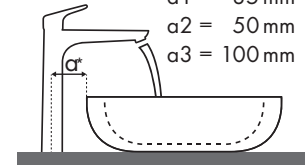

Legende

Welche Hansgrohe Armatur passt zu welchem Waschbecken?

Keramik

Renova Nr. 1 Plan																				
	400 x 250		600 x 480		650 x 480				750 x 480	600 x 480	650 x 480	850 x 480	1000 x 480	850 x 480				1000 x 480		
	● # 272140	● # 272142	● # 222260	● # 222262	● # 222265	● # 222267	⊗ # 222268	⊗ # 222266	● # 122175 # 122180	● # 225160	● # 225165	● # 125185	● # 125100	● # 122185	● # 122187	⊗ # 122188	⊗ # 122186	● # 122100	● # 122102	
Metris 100 	# 31088000	✓																		
	# 31166000	✓	✓																	
Metris 110 	# 31080000	✓		✓		✓			✓	✓	✓	✓	✓						✓	
	# 31121000	✓																		
	# 31084000	✓	✓	✓	✓	✓	✓		✓	✓	✓	✓	✓	✓	✓				✓	
Metris 200 	# 31183000			✓		✓			✓	✓	✓	✓	✓	✓					✓	
	# 31185000			✓	✓	✓	✓		✓	✓	✓	✓	✓	✓	✓				✓	
Metris 230 	# 31087000			✓		✓			✓	✓	✓	✓	✓	✓					✓	
	# 31187000																			
	# 31081000			✓	✓	✓	✓		✓	✓	✓	✓	✓	✓	✓				✓	
Metris 260 	# 31082000					✓			✓	✓	✓	✓	✓	✓					✓	
	# 31184000					✓	✓		✓	✓	✓	✓	✓	✓	✓				✓	
Metris 165 mm 	# 31085000							✓ c1	✓ c1							✓ c1	✓ c1			
Metris 225 mm 	# 31086000							✓ c1	✓ c1							✓ c1	✓ c1			

Legende

a1 = 35 mm
a2 = 50 mm
a3 = 100 mm

b1 = 60 mm
b2 = 100 mm

c1 = 150 mm
c2 = 220 mm

d1 = 35 mm
d2 = 60 mm
d3 = 100 mm

e1 = 35 mm
e2 = 60 mm
e3 = 100 mm

Welche Hansgrohe Armatur passt zu welchem Waschbecken?