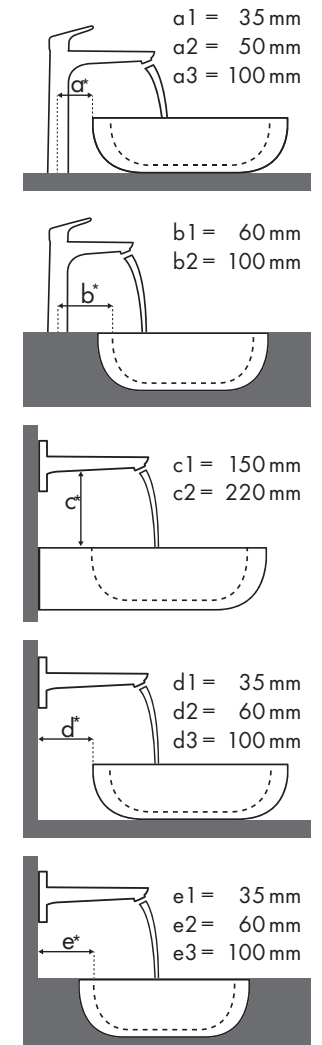

Which Hansgrohe mixer suits which basin?

Villeroy & Boch

Sentique						
		450 x 360	650 x 500	555 x 450		
		● # 5322 45 XX	● # 5322 46 XX	● # 5143 65 XX	● # 5143 66 XX	● # 5146 55 XX
Metris						
	# 31088000	✓	✓			
	# 31166000	✓	✓	✓	✓	
	# 31080000 # 31121000	✓	✓		✓	
	# 31084000	✓	✓	✓	✓	
	# 31183000		✓		✓	
	# 31183000		✓		✓	
	# 31185000		✓	✓	✓	
	# 31087000 # 31187000		✓		✓	
	# 31081000		✓	✓	✓	
	# 31082000		✓			
	# 31082000		✓			
	# 31184000		✓	✓		

Villeroy & Boch

Subway 2.0											
		450 x 370	500 x 400	600 x 470	650 x 490	630 x 355					
		● # 7315 45 XX	● # 7315 50 XX	● # 7113 60 XX	● # 7113 61 XX	○ # 7113 62 XX	● # 7114 65 XX	● # 7114 66 XX	⊗ # 7114 67 XX	● # 4115 6R XX	● # 4115 6R XX
Metris											
	# 31088000	✓	✓								
	# 31166000	✓	✓							✓	
	# 31080000 # 31121000	✓	✓	✓			✓				
	# 31084000	✓	✓	✓	✓		✓	✓		✓	
	# 31183000			✓			✓				
	# 31183000			✓			✓				
	# 31185000			✓	✓		✓	✓			
	# 31087000 # 31187000						✓				
	# 31081000						✓	✓			
	# 31085000								✓^{c1}		
	# 31086000					✓^{c1}		✓^{c1}			

Legend