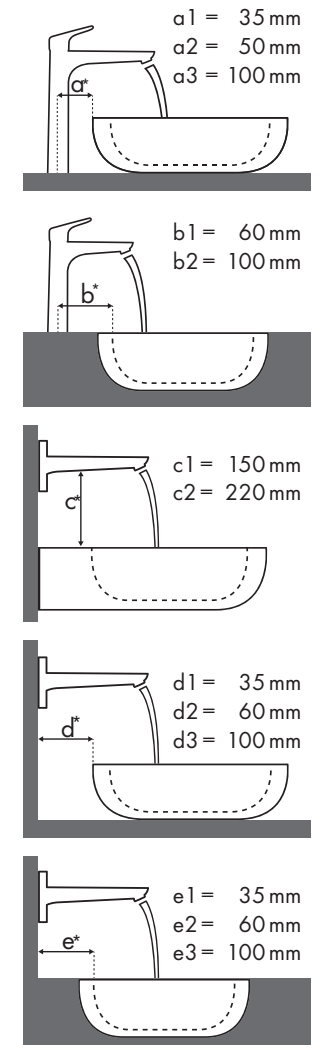

Welche Hansgrohe Armatur passt zu welchem Waschbecken?

Duravit

Starck 3							
		500 x 260	490 x 365	650 x 485	700 x 490	850 x 485	1050 x 485
		○ # 075150..00	● # 030249..00 # 030256..00	● # 030065..00	● # 030470..00	● # 030480..00	● # 030410..00
Metris							
	Metris 100						
	# 31088000	✓	✓				
	# 31166000	✓	✓				
	Metris 110						
	# 31080000	✓	✓	✓	✓	✓	✓
	# 31121000	✓	✓	✓	✓	✓	✓
	# 31084000	✓	✓	✓	✓	✓	✓
	Metris 200						
	# 31183000		✓	✓	✓	✓	✓
	# 31185000		✓	✓	✓	✓	✓
	Metris 230						
	# 31087000		✓	✓	✓	✓	✓
	# 31187000		✓	✓	✓	✓	✓
	# 31081000		✓	✓	✓	✓	✓
	Metris 260						
	# 31082000			✓	✓	✓	✓
	# 31184000			✓	✓	✓	✓

Legende