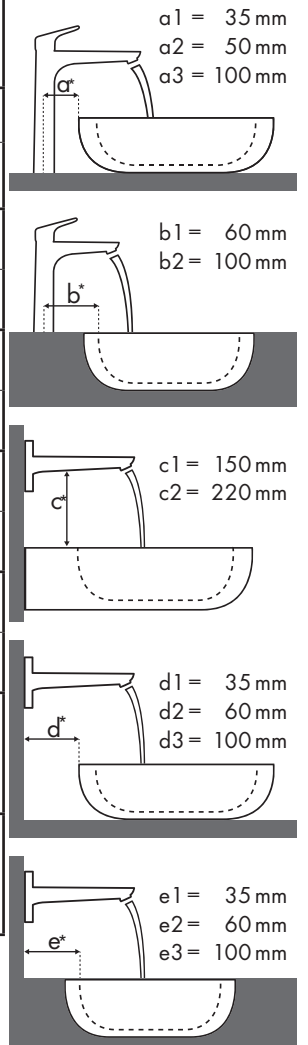

Welche Hansgrohe Armatur passt zu welchem Waschbecken?

Keramik

		Xeno						
		400 x 230	600 x 475	600 x 475	1200 x 475	1200 x 475		
		●	●	●	●	● ⊗	●	
		#126240	#126245	#126260	#126560	#126220	#126221	#126225
Metris								
	#31186000 #31166000	✓	✓					
	#31084000	✓	✓	✓	✓	✓		✓
	#31185000		✓	✓	✓			✓
	#31081000		✓	✓	✓			✓
	#31184000		✓	✓	✓			✓
	#31085000						✓ c1	
	#31086000						✓ c1	

Keramik

		My Day					
		400 x 280	650 x 480	800 x 480	1000 x 480	600 x 400	
		●	●	●	●	●	
		#125540	#125440	#125465	#125480	#125400	#245460
Metris							
	#31088000 #31186000 #31166000	✓	✓				
	#31080000 #31121000 #31084000	✓	✓	✓	✓	✓	
	#31183000 #31185000		✓	✓	✓	✓	✓ a2 ✓ a2
	#31087000 #31187000		✓	✓	✓	✓	
	#31082000 #31184000			✓	✓	✓	✓ a3 ✓ a3
	#31085000						✓ c1 d2
	#31086000						✓ c1 d3

Legende