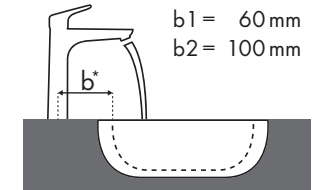

Legende

Welche Hansgrohe Armatur passt zu welchem Waschbecken?

Duravit

Vero																													
	250 x 450	500 x 250	485 x 315	595 x 465	550 x 465	850 x 490	1050 x 490	1250 x 490	600 x 470	800 x 470	1000 x 470	1200 x 470	500 x 380	600 x 380															
	●	●	⊗	●	●	●	●	●	●	●	●	●	⊗	●	⊗	●	⊗	●	⊗	●	⊗	●	⊗	●	⊗	●	⊗	●	⊗
Metris	# 070225.00	# 070350.08 # 070350.09	# 070350.00 ○	# 033048.00 # 033048.22	# 045260.00	# 031555.00	# 032985.00	# 032910.00	# 032912.00	# 045460.00 # 045460.27	# 045460.41	# 045480.00 # 045480.27	# 045410.27	# 045410.28	# 045412.00	# 045412.60	# 045550.00	# 045560.00											
Metris 100		# 31088000 # 31166000	✓ ✓ ✓																										
Metris 110		# 31080000 # 31121000 # 31084000	✓ ✓ ✓	✓ b1 ✓ b1	✓ ✓	✓ ✓	✓ ✓	✓ ✓	✓ ✓	✓ ✓	✓ ✓	✓ ✓	✓ ✓	✓ ✓	✓ ✓	✓ ✓													
Metris 200		# 31183000 # 31185000		✓ b1 ✓ b1	✓ ✓	✓ ✓	✓ ✓	✓ ✓	✓ ✓	✓ ✓	✓ ✓	✓ ✓	✓ ✓	✓ ✓	✓ ✓														
Metris 230		# 31087000 # 31187000 # 31081000		✓ b1 ✓ b1	✓ ✓	✓ ✓	✓ ✓	✓ ✓	✓ ✓	✓ ✓	✓ ✓	✓ ✓	✓ ✓	✓ ✓	✓ ✓														
Metris 260		# 31082000 # 31184000		✓ b2 ✓ b2									✓	✓			✓ a3	✓ a3											
Metris 165 mm		# 31085000		✓ c1 ✓ e2													✓ c1	✓ c1											
Metris 225 mm		# 31086000		✓ c1 ✓ e3										✓ c1	✓ c1	✓ c1	✓ c1	✓ c1	✓ c1										

Legende

a1 = 35 mm
a2 = 50 mm
a3 = 100 mm

b1 = 60 mm
b2 = 100 mm

c1 = 150 mm
c2 = 220 mm

d1 = 35 mm
d2 = 60 mm
d3 = 100 mm

e1 = 35 mm
e2 = 60 mm
e3 = 100 mm

Welche Hansgrohe Armatur passt zu welchem Waschbecken?