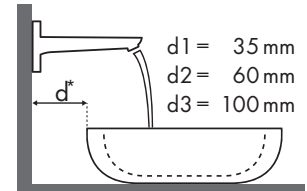

Legende

Welche Hansgrohe Armatur passt zu welchem Waschbecken?

Keramik

Renova Nr. 1 Plan																				
	400 x 250		600 x 480		650 x 480				750 x 480	600 x 480	650 x 480	850 x 480	1000 x 480	850 x 480				1000 x 480		
	● # 272140	● # 272142	● # 222260	● # 222262	● # 222265	● # 222267	⊗ # 222268	⊗ # 222266	● # 122175 # 122180	● # 225160	● # 225165	● # 125185	● # 125100	● # 122185	● # 122187	⊗ # 122188	⊗ # 122186	● # 122100	● # 122102	
Metris 100 	# 31088000	✓																		
	# 31166000	✓	✓																	
Metris 110 	# 31080000	✓		✓		✓			✓	✓	✓	✓	✓						✓	
	# 31121000	✓																		
	# 31084000	✓	✓	✓	✓	✓	✓		✓	✓	✓	✓	✓	✓	✓				✓	
Metris 200 	# 31183000			✓		✓			✓	✓	✓	✓	✓	✓					✓	
	# 31185000			✓	✓	✓	✓		✓	✓	✓	✓	✓	✓	✓				✓	
Metris 230 	# 31087000			✓		✓			✓	✓	✓	✓	✓	✓					✓	
	# 31187000																			
	# 31081000			✓	✓	✓	✓		✓	✓	✓	✓	✓	✓	✓				✓	
Metris 260 	# 31082000					✓			✓	✓	✓	✓	✓	✓					✓	
	# 31184000					✓	✓		✓	✓	✓	✓	✓	✓	✓				✓	
Metris 165 mm 	# 31085000							✓ c1	✓ c1							✓ c1	✓ c1			
Metris 225 mm 	# 31086000							✓ c1	✓ c1							✓ c1	✓ c1			

Legende

a1 = 35 mm
a2 = 50 mm
a3 = 100 mm

b1 = 60 mm
b2 = 100 mm

c1 = 150 mm
c2 = 220 mm

d1 = 35 mm
d2 = 60 mm
d3 = 100 mm

e1 = 35 mm
e2 = 60 mm
e3 = 100 mm

Welche Hansgrohe Armatur passt zu welchem Waschbecken?