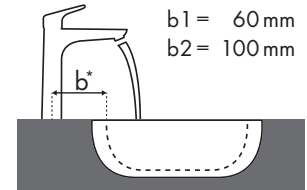

Legende

Welche Hansgrohe Armatur passt zu welchem Waschbecken?

Keramik

Renova Nr. 1 Plan																				
	400 x 250		600 x 480		650 x 480				750 x 480	600 x 480	650 x 480	850 x 480	1000 x 480	850 x 480				1000 x 480		
	● # 272140	● # 272142	● # 222260	● # 222262	● # 222265	● # 222267	⊗ # 222268	⊗ # 222266	● # 122175 # 122180	● # 225160	● # 225165	● # 125185	● # 125100	● # 122185	● # 122187	⊗ # 122188	⊗ # 122186	● # 122100	● # 122102	
Metris 100 	# 31088000	✓																		
	# 31166000	✓	✓																	
Metris 110 	# 31080000	✓		✓		✓			✓	✓	✓	✓	✓						✓	
	# 31121000	✓																		
	# 31084000	✓	✓	✓	✓	✓	✓		✓	✓	✓	✓	✓	✓	✓				✓	
Metris 200 	# 31183000			✓		✓			✓	✓	✓	✓	✓	✓					✓	
	# 31185000			✓	✓	✓	✓		✓	✓	✓	✓	✓	✓	✓				✓	
Metris 230 	# 31087000			✓		✓			✓	✓	✓	✓	✓	✓					✓	
	# 31187000																			
	# 31081000			✓	✓	✓	✓		✓	✓	✓	✓	✓	✓	✓				✓	
Metris 260 	# 31082000					✓			✓	✓	✓	✓	✓	✓					✓	
	# 31184000					✓	✓		✓	✓	✓	✓	✓	✓	✓				✓	
Metris 165 mm 	# 31085000							✓ c1	✓ c1							✓ c1	✓ c1			
Metris 225 mm 	# 31086000							✓ c1	✓ c1							✓ c1	✓ c1			

Legende

a1 = 35 mm
a2 = 50 mm
a3 = 100 mm

b1 = 60 mm
b2 = 100 mm

c1 = 150 mm
c2 = 220 mm

d1 = 35 mm
d2 = 60 mm
d3 = 100 mm

e1 = 35 mm
e2 = 60 mm
e3 = 100 mm

Welche Hansgrohe Armatur passt zu welchem Waschbecken?