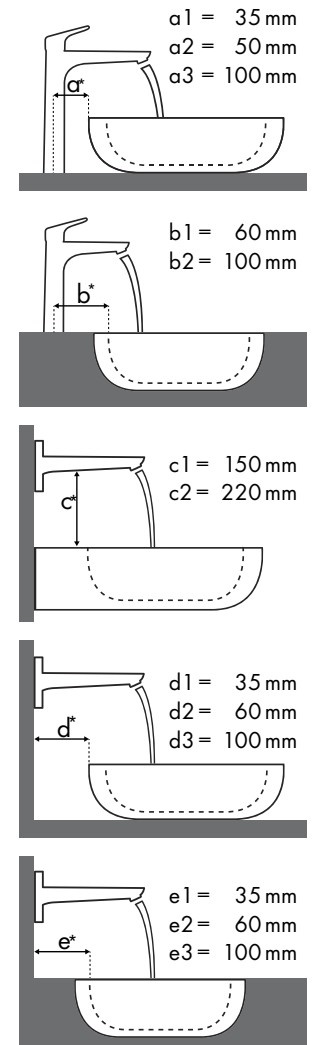

Welche Hansgrohe Armatur passt zu welchem Waschbecken?

Roca

		Java 560 x 475	Selene 510 x 395	Meridian 850 x 460	Diverta 470 x 440	Diverta 750 x 440	Ibis 440 x 310	Victoria 560 x 460	Victoria 650 x 510	The Gap 600 x 470	The Gap 650 x 470
Metris		● # 7327863000	⊗ # 7322307000	● # 32724D0000	● # 73271110	● # 3271100000	○ # 3208410010	● # 3253930000	● # 3253910000	● # 3274740000	● # 3274730000
Metris 100 	# 31088000	✓					✓	✓			
	# 31186000 # 31166000	✓					✓	✓			
Metris 110 	# 31080000 # 31074000 # 31121000	✓	✓^{a2}	✓	✓	✓	✓	✓	✓	✓	✓
	# 31084000	✓	✓^{a2}	✓	✓	✓	✓	✓	✓	✓	✓
Metris 200 	# 31183000	✓	✓^{a2}	✓	✓	✓	✓	✓	✓	✓	✓
	# 31185000	✓	✓^{a2}	✓	✓	✓	✓	✓	✓	✓	✓
Metris 230 	# 31087000 # 31187000	✓	✓^{a2}	✓				✓	✓	✓	✓
	# 31081000	✓	✓^{a2}	✓				✓	✓	✓	✓
Metris 260 	# 31082000		✓^{a2}					✓	✓		
	# 31184000		✓^{a2}					✓	✓		
Metris 165 mm 	# 31085000		✓^{c1} d2				✓^{c1}				
Metris 225 mm 	# 31086000		✓^{c1} d2								

Legende