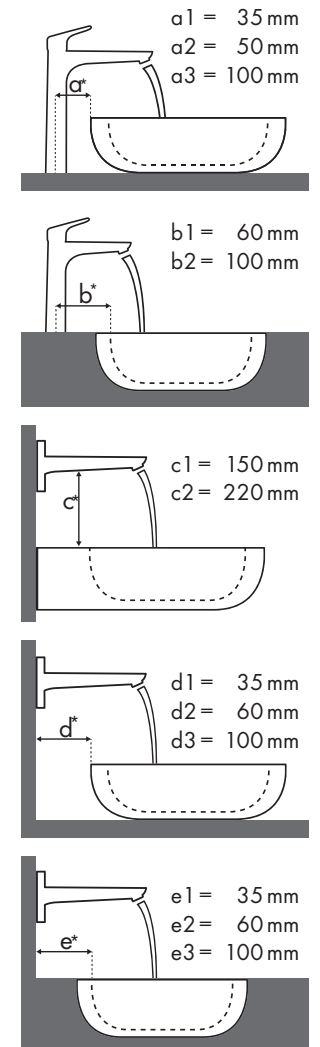

Welche Hansgrohe Armatur passt zu welchem Waschbecken?

Laufen

My Life									
		470 x 380		750 x 480		750 x 530		650 x 440	
		●	⊗	●	⊗	●	⊗	●	⊗
Metris		#815942/104	#815942/109	#811946/104	#811946/109	#810946/104	#810946/109	#818944/104	#818944/109
Metris 100									
	#31088000	✓							
Metris 110									
	#31080000 #31121000	✓		✓		✓		✓	
Metris 200									
	#31183000	✓		✓		✓		✓	
Metris 230									
	#31087000			✓^{a1}		✓		✓	
Metris 260									
	#31082000			✓^{a2}		✓		✓^{a1}	
Metris 165 mm									
	#31085000		✓^{c1}						✓^{c1}_{d1}
Metris 225 mm									
	#31086000		✓^{c1}	✓^{c1}_{d1}		✓^{c1}		✓^{c1}_{d2}	

Legende