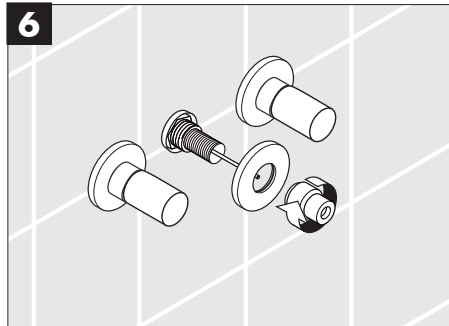

Service

Starck / Terrano
96494000

Starck / Terrano
98939XXX

AXOR[®]

hansgrohe

hansgrohe