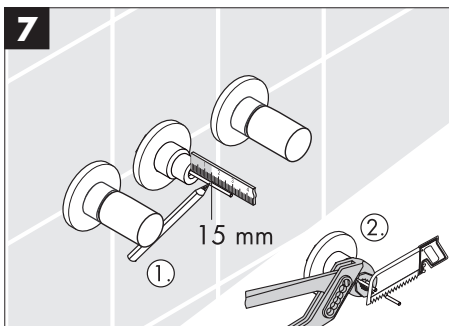

Service

Starck / Terrano
96494000

Starck / Terrano
98939XXX

AXOR[®]

hansgrohe

hansgrohe