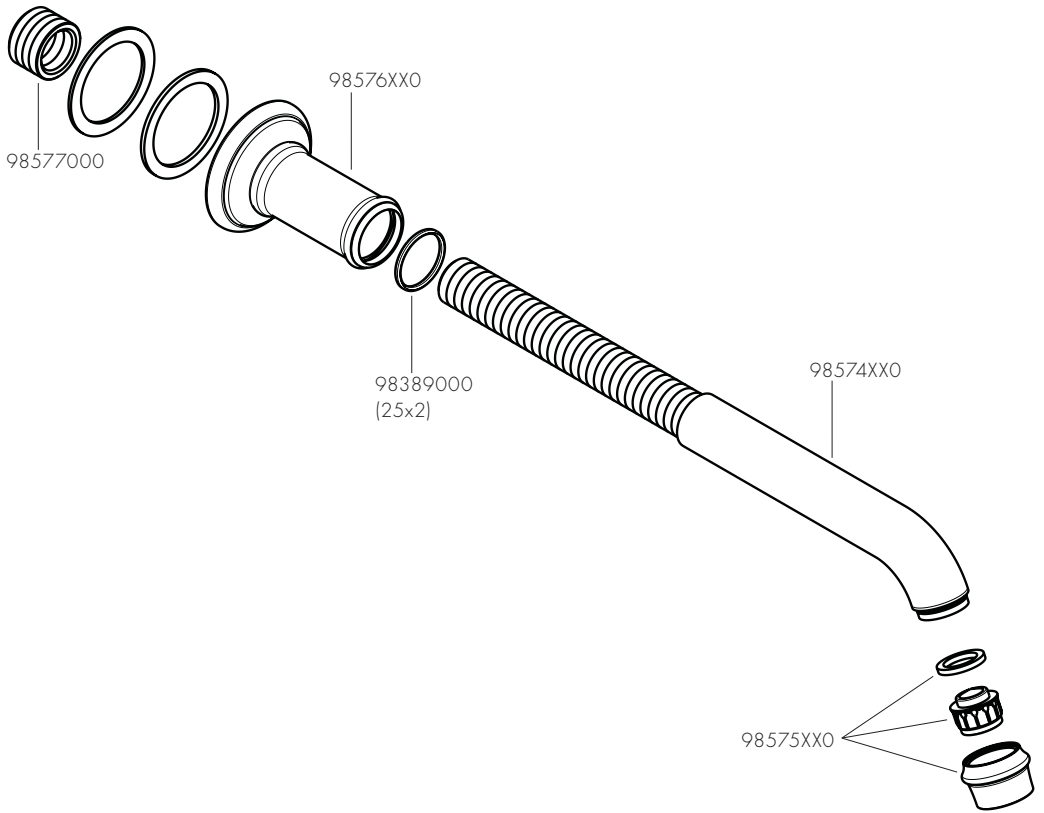

XX = Farbcodierung / Couleurs / Colors / Trattamento / Acabados / Kleuren / Overflade / Acabamentos /
Kody kolorów / Kód povrchové úpravy / Farebné označenie / 颜色代码 / Цветная кодировка / Värikoodaus /
Färgkodning / Spalvos / Boje / Coduri de culori / Χρώματα / Barve / Värvid / Krāsu kodi / Oznake boja /
Fargekode / Цветового кодирание / 仕上げ色 / Кольори / الألوان / Renkler / Színkódolás / צבעים

00 = Chrome Plated

14 = Brushed Bronze

25 = Brushed Gold-Optic

30 = Polished Redgold

31 = Brushed Redgold

33 = Polished Black Chrome

34 = Brushed Black

80 = Stainless Steel Optic

82 = Brushed Nickel

95 = Brushed Brass

99 = Polished Gold-Optic