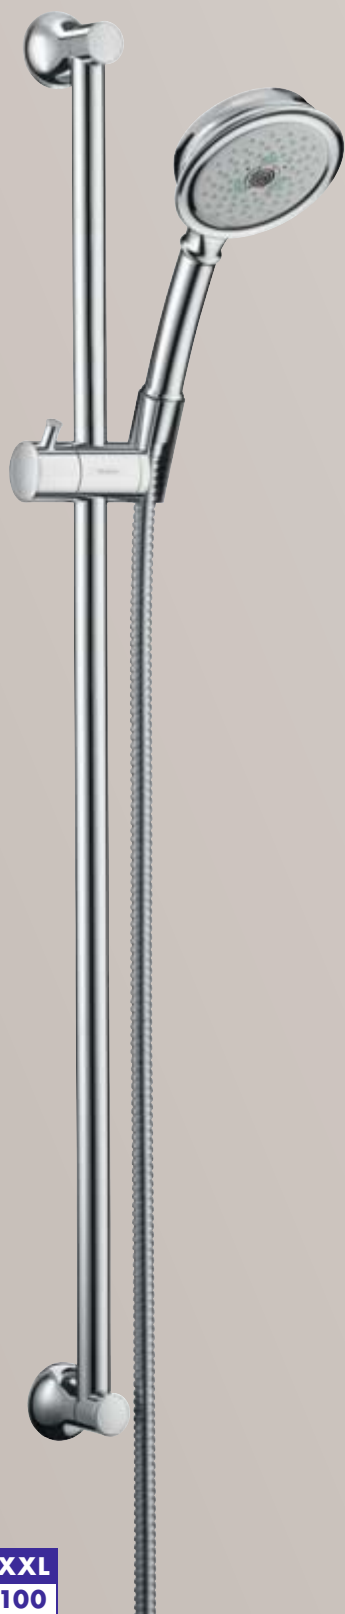

Croma® Classic 100 Range

XXL
100

Croma® Classic 100 Multi Shower Set
with Sensoflex® shower hose
and Unica® Classic shower bar
90 cm # **27768, -000, -820**
65 cm # **27769, -000, -820** (not shown)

Porter Classic
28324, -000, -820

Fixfit® Wall Outlet DN15
16884, -000, -820