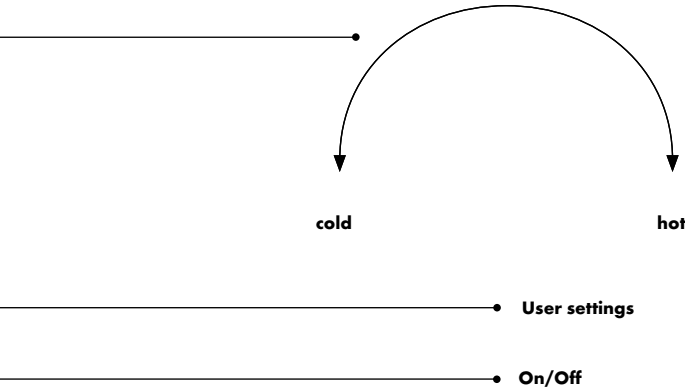

Pure shower luxury, with  
Hansgrohe RainBrain.

---

hansgrohe

The control panel features a central display showing a human silhouette and a temperature of 38,0°C. To the left of the display are four vertical buttons: a sun icon, a shower head icon, a shower head icon, and a 'Warm up' button with a wavy line icon. Above the display are three horizontal buttons with icons of shower heads. Below the display are three buttons: 'Volume', '06:52', and 'Menu'.

A horizontal bar containing two buttons: a power button (a circle with a vertical line) on the left and a user selection button (a person icon) on the right.

# The beginning of relaxation.

To activate RainBrain, simply touch the on/off function. Your pre-configured personal settings for the showers, spray modes and functions are shown on the display in a clear and intuitive manner. The shower outlets are chosen and regulated via the touch screen. Enjoy alternating hand shower, overhead and side showers – RainBrain engages all of your senses. The temperature can be adjusted quickly, accurately and easily by turning the control knob.